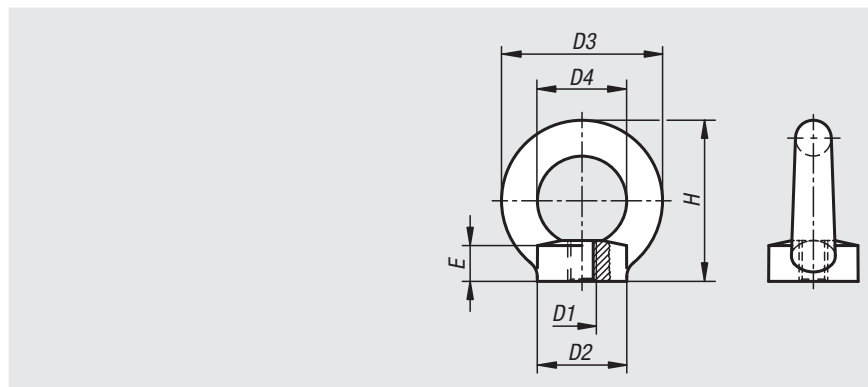

Ring nuts

similar to DIN 582

Material:

Stainless steel 1.4401.

Version:

Bright.

Sample order:

nIm 07690-01-08