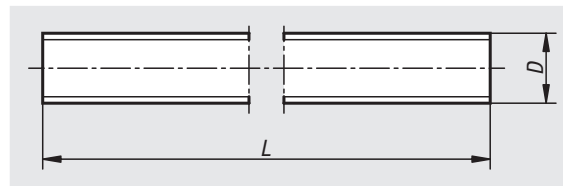

## Note:

Threaded rods are only available in 1000 mm lengths.

Threaded rods size M3 and M4 may be slightly bent when delivered.

The blank version may, for technical reasons have a grey to black surface.

Order No. 4.6 galvanised	Order No. 8.8 galvanised	Order No. 8.8 bright	Main material	Version 1	D	L
07640-031	-	-	steel	rh thread	M3	1000
07640-041	07640-043	-	steel	rh thread	M4	1000
07640-051	07640-053	07640-05	steel	rh thread	M5	1000
07640-061	07640-063	07640-06	steel	rh thread	M6	1000
07640-081	07640-083	07640-08	steel	rh thread	M8	1000
07640-101	07640-103	07640-10	steel	rh thread	M10	1000
07640-121	07640-123	07640-12	steel	rh thread	M12	1000
-	07640-143	07640-14	steel	rh thread	M14	1000
07640-161	07640-163	07640-16	steel	rh thread	M16	1000
-	07640-183	07640-18	steel	rh thread	M18	1000
07640-201	07640-203	07640-20	steel	rh thread	M20	1000
-	07640-223	07640-22	steel	rh thread	M22	1000
07640-241	07640-243	07640-24	steel	rh thread	M24	1000
07640-301	07640-303	-	steel	rh thread	M30	1000
07640-361	07640-363	-	steel	rh thread	M36	1000
07640-1041	-	-	steel	lh thread	M4	1000
07640-1051	-	-	steel	lh thread	M5	1000
07640-1061	07640-1063	-	steel	lh thread	M6	1000
07640-1081	07640-1083	-	steel	lh thread	M8	1000
07640-1101	07640-1103	-	steel	lh thread	M10	1000
07640-1121	07640-1123	-	steel	lh thread	M12	1000
07640-1161	07640-1163	-	steel	lh thread	M16	1000
07640-1201	07640-1203	-	steel	lh thread	M20	1000
07640-1241	07640-1243	-	steel	lh thread	M24	1000
07640-1301	07640-1303	-	steel	lh thread	M30	1000
-	07640-1363	-	steel	lh thread	M36	1000