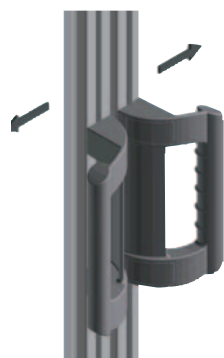

Pull handles angled

Material:
Glass-bead reinforced thermoplastic PA

Version:
black.

Sample order:
nlm 06975-100081
nlm 06975-1 (caps, 2 per pack)

Note:
Ergonomic design pull handles with finger shield.
For mounting on doors, hatches and aluminium profiles.
Ideal for double-leaf doors. Fastening with hexagon or socket head M8 bolts.

Cover caps are not supplied with the handle, please order separately.

Order No.	Form	A	B	D	H	L	Load capacity N	Order No. cover caps
06975-100081	A	100	73	8,5	65	134	1000	06975-1
06975-198081	B	198	100	8,8	80	236	1000	06975-3