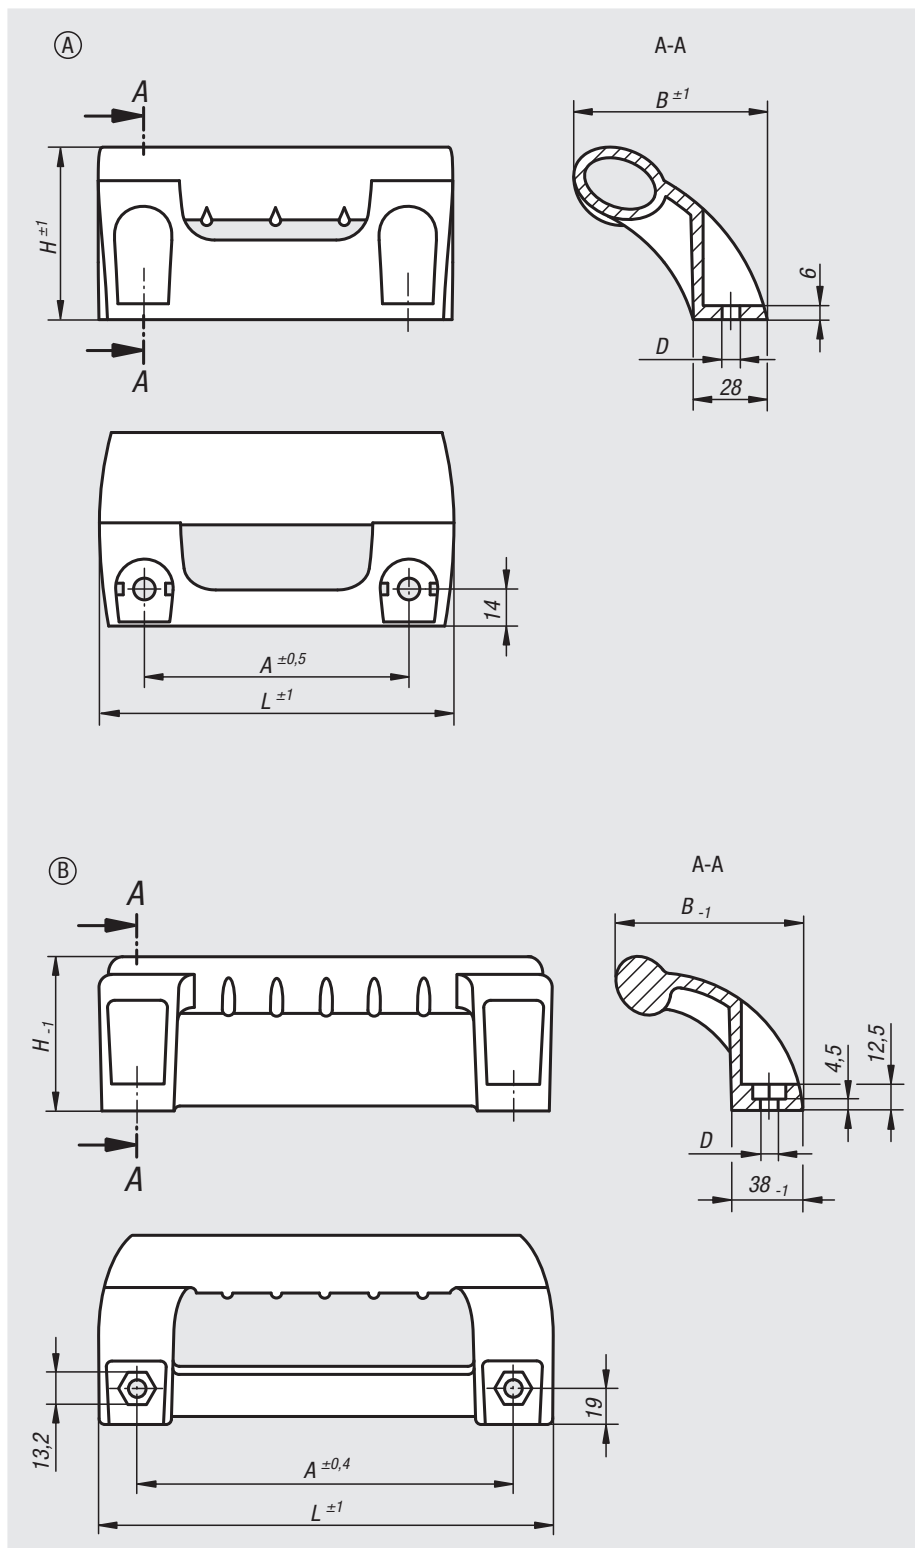

Pull handles angled

Material:
Glass-bead reinforced thermoplastic PA

Version:
black.

Sample order:
nlm 06975-100081
nlm 06975-1 (caps, 2 per pack)

Note:
Ergonomic design pull handles with finger shield.
For mounting on doors, hatches and aluminium profiles.
Ideal for double-leaf doors. Fastening with hexagon or socket head M8 bolts.

Cover caps are not supplied with the handle, please order separately.

Order No.	Form	A	B	D	H	L	Load capacity N	Order No. cover caps
06975-100081	A	100	73	8,5	65	134	1000	06975-1
06975-198081	B	198	100	8,8	80	236	1000	06975-3