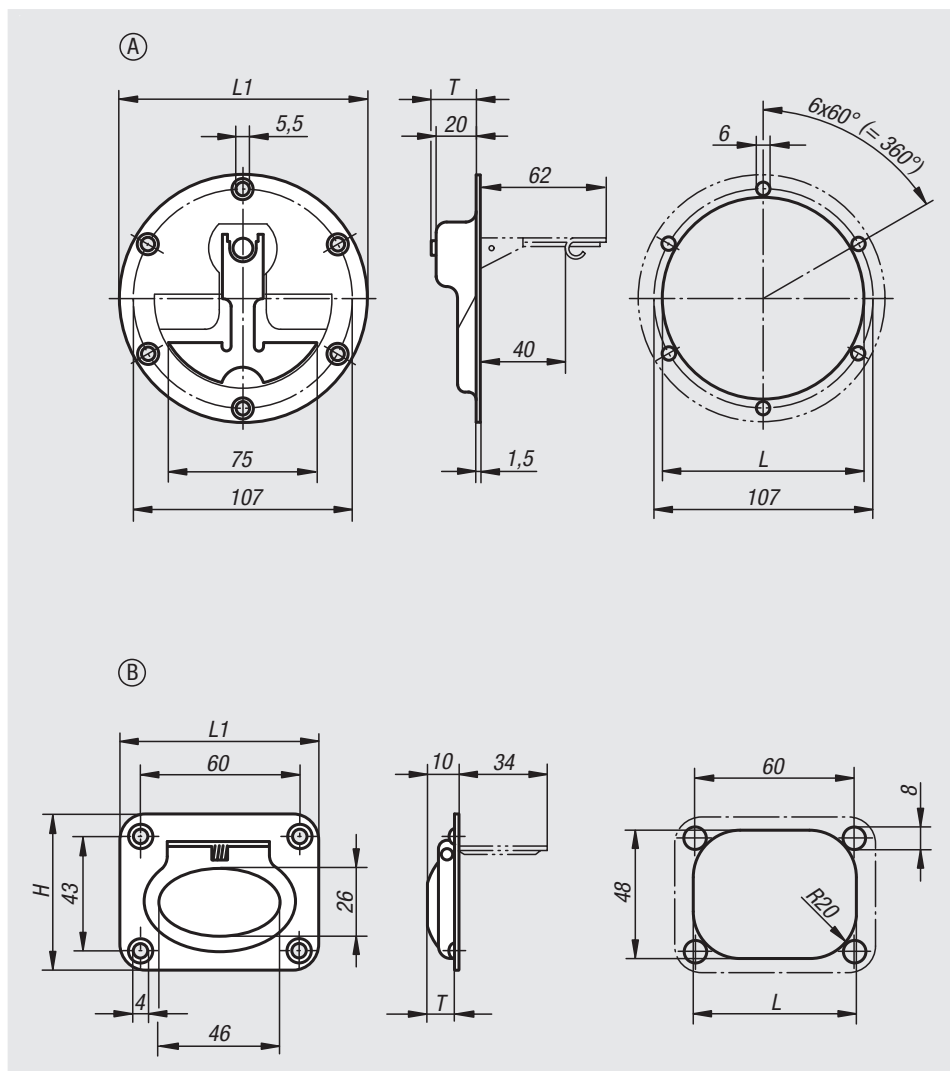

Recessed handles fold-down

stainless steel

Material:

Stainless steel 1.4301.

Version:

High-gloss electropolished.

Sample order:

nln 06970-1120000

Note:

Stainless steel retractable grips with marginal installation depth. For base and mounting plates or drawers. With return spring. The grip automatically swivels back into its resting position after use.

Order No.	Form	Version 2	H	L	L1	T	Load capacity N
06970-1120000	A	screw on	120	98	120	22	200
06970-2075058	B	screw on	58	63	75	9	200