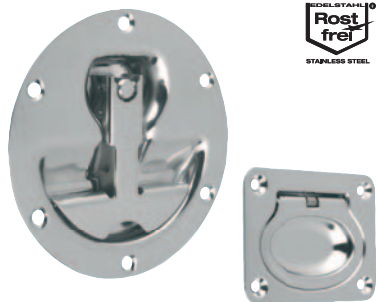

Recessed handles fold-down

stainless steel

Material:

Stainless steel 1.4301.

Version:

High-gloss electropolished.

Sample order:

nln 06970-1120000

Note:

Stainless steel retractable grips with marginal installation depth. For base and mounting plates or drawers. With return spring. The grip automatically swivels back into its resting position after use.