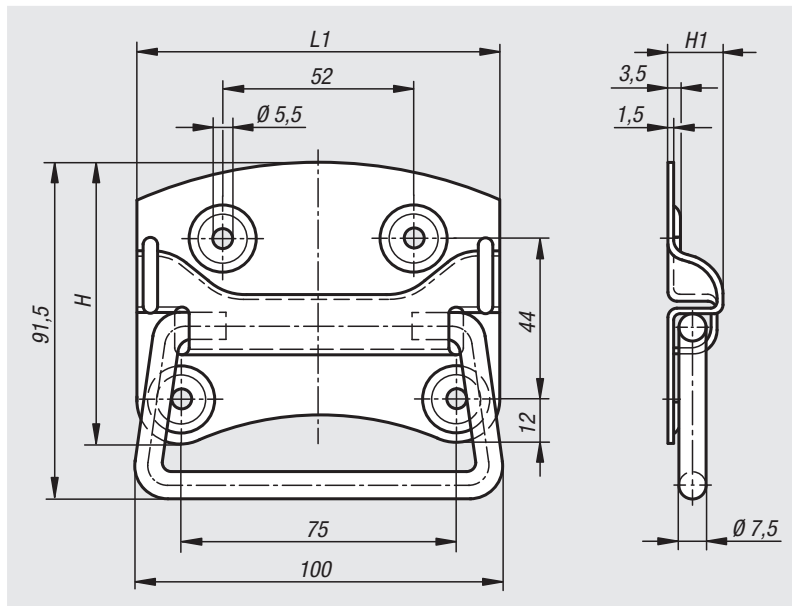

Recessed handles, fold down

DIN 3136

Material:
Stainless steel 1.4301.

Version:
Bright.

Sample order:
nlm 06970-01-100

Applications:
Crates, chests, lids.

Order No.	H	H1	L1	Load capacity N
06970-01-100	77	14	100	500

01000
02000
03000
04000
05000
06000
07000
08000
09000
10000
12000