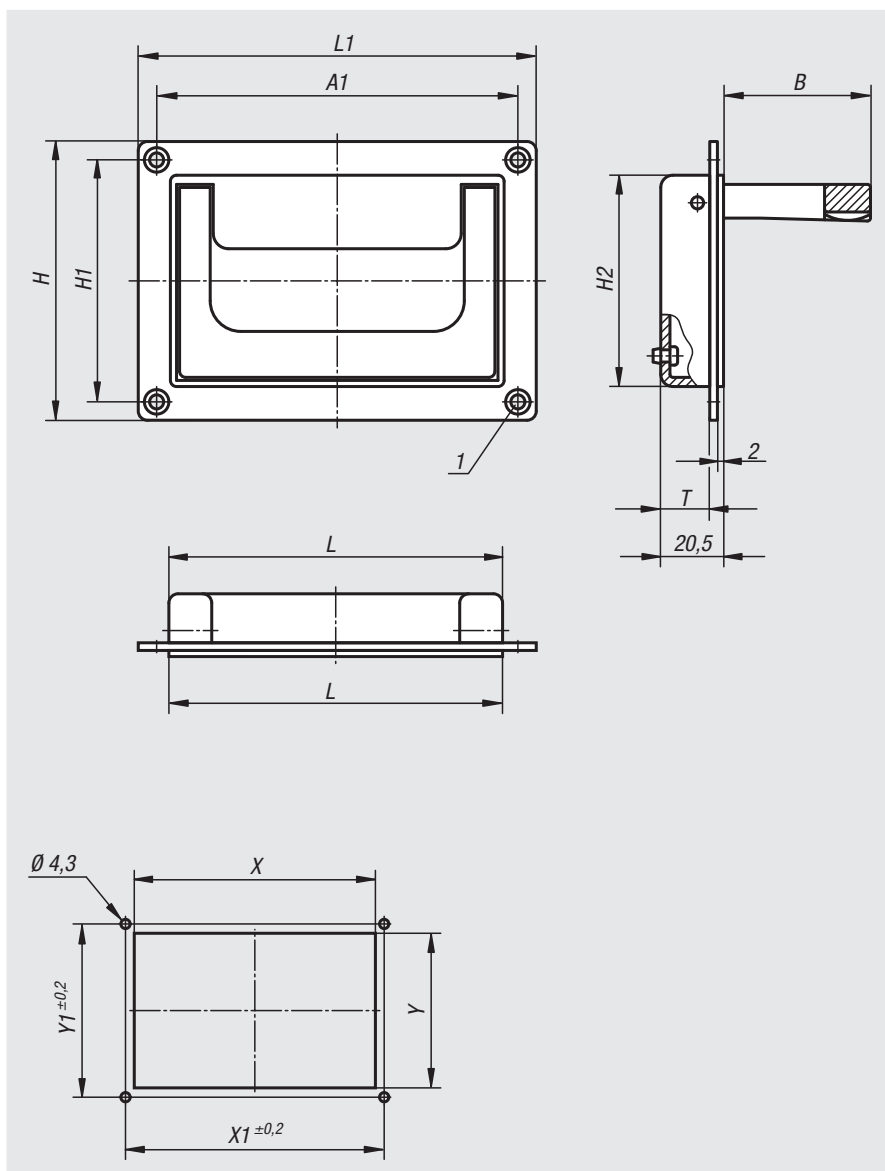

With their modern design recessed fold-down handles can be used wherever solid and attractive handles are required.

Handles Form A snap into both resting and working positions.

Handles Form B swivel back into the resting position automatically after use.

Assembly:

The handles can be installed from the front or rear of the housing panel with the same housing cutout.

Drawing reference:

1) for countersunk screws M4

Order No.	Form	Main colour	A1	B	H	H1	H2	L	L1	T	X	X1	Y	Y1	Load capacity N
06962-07911811	A	black	118	48	91	79	69	109	130	16	110	118	70,5	79	500
06962-05018411	A	black	184	51	80	50	72	170	200	16	171	184	73	50	500
06962-07911812	A	light grey RAL 7035	118	48	91	79	69	109	130	16	110	118	70,5	79	500
06962-05018412	A	light grey RAL 7035	184	51	80	50	72	170	200	16	171	184	73	50	500
06962-07911821	B	black	118	48	91	79	69	109	130	16	110	118	70,5	79	500
06962-05018421	B	black	184	51	80	50	72	170	200	16	171	184	73	50	500
06962-07911822	B	light grey RAL 7035	118	48	91	79	69	109	130	16	110	118	70,5	79	500
06962-05018422	B	light grey RAL 7035	184	51	80	50	72	170	200	16	171	184	73	50	500