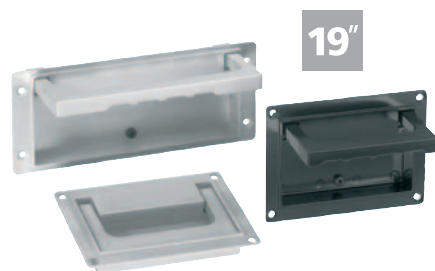

Recessed handles fold-down

Material:

Die-cast aluminium.

Version:

Tray and handle black or light grey powder-coated, semi-matt.

Sample order:

nIm 06962-05018411

Note:

With their modern design recessed fold-down handles can be used wherever solid and attractive handles are required.

Handles Form A snap into both resting and working positions.

Handles Form B swivel back into the resting position automatically after use.

Assembly:

The handles can be installed from the front or rear of the housing panel with the same housing cutout.

Drawing reference:

1) for countersunk screws M4

Order No.	Form	Main colour	A1	B	H	H1	H2	L	L1	T	X	X1	Y	Y1	Load capacity N
06962-07911811	A	black	118	48	91	79	69	109	130	16	110	118	70,5	79	500
06962-05018411	A	black	184	51	80	50	72	170	200	16	171	184	73	50	500
06962-07911812	A	light grey RAL 7035	118	48	91	79	69	109	130	16	110	118	70,5	79	500
06962-05018412	A	light grey RAL 7035	184	51	80	50	72	170	200	16	171	184	73	50	500
06962-07911821	B	black	118	48	91	79	69	109	130	16	110	118	70,5	79	500
06962-05018421	B	black	184	51	80	50	72	170	200	16	171	184	73	50	500
06962-07911822	B	light grey RAL 7035	118	48	91	79	69	109	130	16	110	118	70,5	79	500
06962-05018422	B	light grey RAL 7035	184	51	80	50	72	170	200	16	171	184	73	50	500