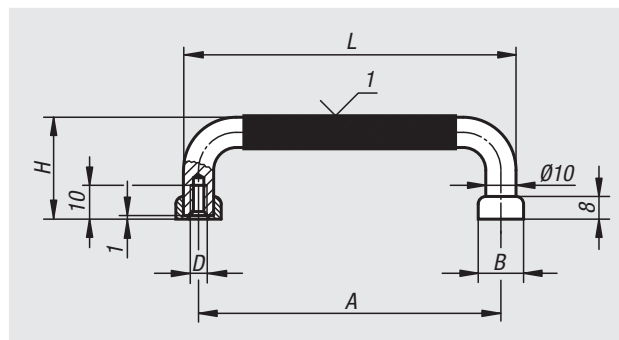

Pull handles round

Material:

Round steel

Version:

Surface very finely ground and matt-polish chrome-plated.
Grip plastic coated.

Sample order:

nln 06919-05505

Note:

High quality handles for front panels and similar applications.

Assembly:

From the rear.

Drawing reference:

1) plastic coating

Order No.	A	B	D	H	L	Load capacity N
06919-05505	55	14	M5	41	65	1000
06919-08805	88	14	M5	41	98	1000
06919-10005	100	14	M5	41	110	1000
06919-10205	102	14	M5	41	112	1000
06919-11505	115	14	M5	41	125	1000
06919-12005	120	14	M5	41	130	1000
06919-13605	136	14	M5	41	146	1000
06919-18005	180	14	M5	41	190	1000
06919-20005	200	14	M5	41	210	1000
06919-23505	235	14	M5	41	245	1000
06919-25005	250	14	M5	41	260	1000