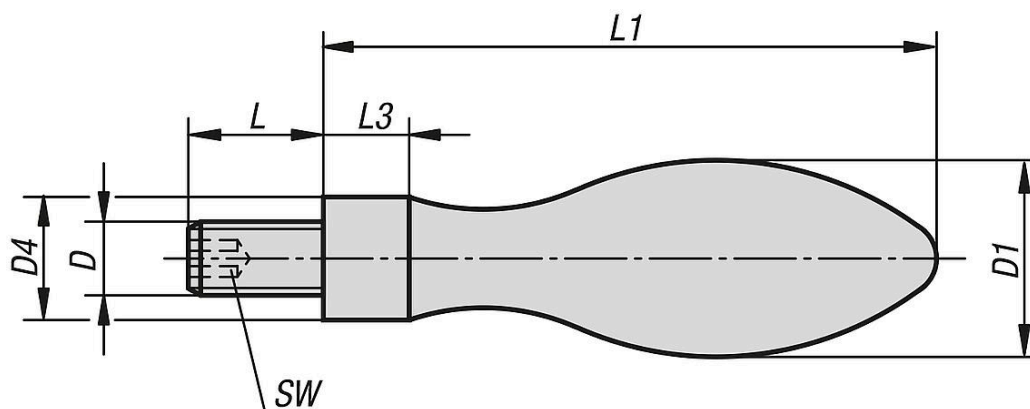

Item description/product images

Description

Material:
steel

Version:
Trivalent blue passivated.

Note:
Machine handle suitable for DIN 950 handwheels.

Drawings

Overview of items

Order No.	Thread type	D	D1	D4	L	L1	L3	SW
06291-0616050	external thread	M6	16	10	11	50	7	3
06291-0820064	external thread	M8	20	13	13	64	8	4
06291-1025080	external thread	M10	25	16	14	80	10	5
06291-1232100	external thread	M12	32	20	21	100	13	6
06291-1636112	external thread	M16	36	22	26	112	14	8