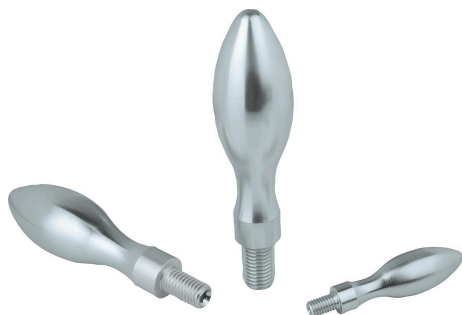

Item description/product images

Description

Material:
steel

Version:
Trivalent blue passivated.

Note:
Machine handle suitable for DIN 950 handwheels.

Drawings

Overview of items

Order No.	Thread type	D	D1	D4	L	L1	L3	SW
06291-0616050	external thread	M6	16	10	11	50	7	3
06291-0820064	external thread	M8	20	13	13	64	8	4
06291-1025080	external thread	M10	25	16	14	80	10	5
06291-1232100	external thread	M12	32	20	21	100	13	6
06291-1636112	external thread	M16	36	22	26	112	14	8