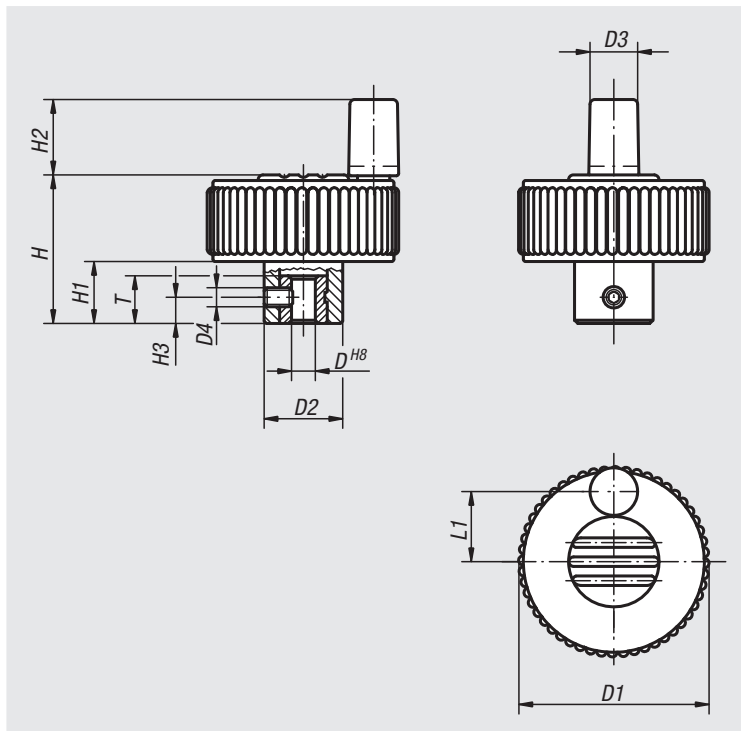

Knurled knobs

with grip

Material:

Black thermoplastic.
Bush grade 5.8 steel.

Version:

Steel trivalent blue passivated.

Sample order:

nIm 06268-21066 (cap colour traffic red)

Note for ordering:

Δ Add the desired cap colour here.
No colour code is required for black grey caps.

Note:

Form H: without locking grub screw
Form M: with locking grub screw

black grey  RAL 7021	pure orange Δ = 1  RAL 2004	signal green Δ = 2  RAL 6032	traffic blue Δ = 3  RAL 5017
light grey Δ = 5  RAL 7035	traffic red Δ = 6  RAL 3020	colza yellow Δ = 7  RAL 1021	

Order No.	Form	D	D1	D2	D3	D4	H	H1	H2	H3	L1	T
06268-2106Δ	H	6H8	40	16,5	10	-	31	13	16	-	15	10
06268-2206Δ	H	6H8	50	18	10	-	36	15	16	-	18,5	10
06268-2308Δ	H	8H8	63	22	10	-	41	17	16	-	25	14
06268-1106Δ	M	6H8	40	16,5	10	M4	31	13	16	5,5	15	10
06268-1206Δ	M	6H8	50	18	10	M4	36	15	16	5,5	18,5	10
06268-1308Δ	M	8H8	63	22	10	M4	41	17	16	8	25	14