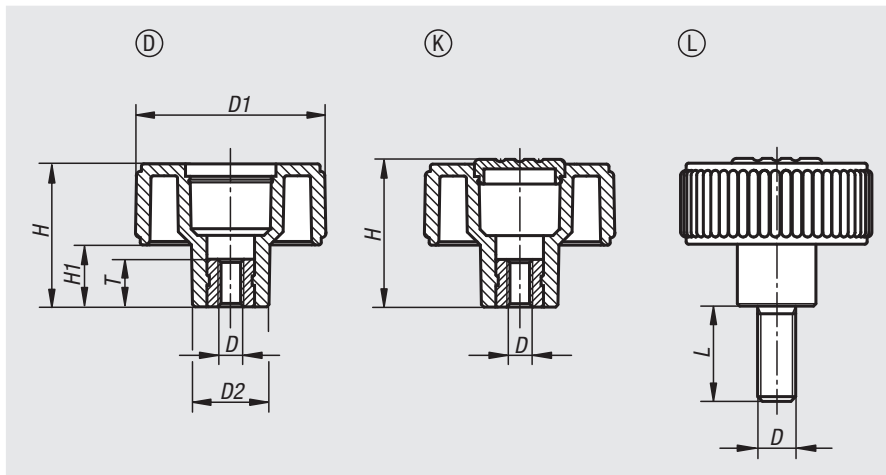

# Knurled knobs

metal parts stainless steel

**Material:**

Thermoplastic, black grey.  
Bush and screw stainless steel 1.4305.

**Version:**

Stainless steel bright.

**Sample order:**

nIm 06267-51056X10  
(cap colour traffic red; include length L)

**Note:**

Δ Add the desired cap colour here.  
No colour code is required for black grey caps.

**Drawing reference:**

Form D: tapped bush without cap  
Form K: tapped bush with cap  
Form L: external thread

Order No.	Form	D	D1	D2	H	H1	T
06267-1105	D	M5	40	16,5	30	13	10
06267-1106	D	M6	40	16,5	30	13	10
06267-1108	D	M8	40	16,5	30	13	14
06267-1208	D	M8	50	18	35	15	14
06267-1210	D	M10	50	18	35	15	14
06267-1310	D	M10	63	22	40	17	14
06267-1312	D	M12	63	22	40	17	18

Order No.	Form	D	D1	D2	H	H1	L
06267-5105ΔX	L	M5	40	16,5	31	13	10/20
06267-5106ΔX	L	M6	40	16,5	31	13	10/20/40
06267-5108ΔX	L	M8	40	16,5	31	13	15/30/60
06267-5208ΔX	L	M8	50	18	36	15	15/30/60
06267-5210ΔX	L	M10	50	18	36	15	20/30/60
06267-5310ΔX	L	M10	63	22	41	17	20/30/60