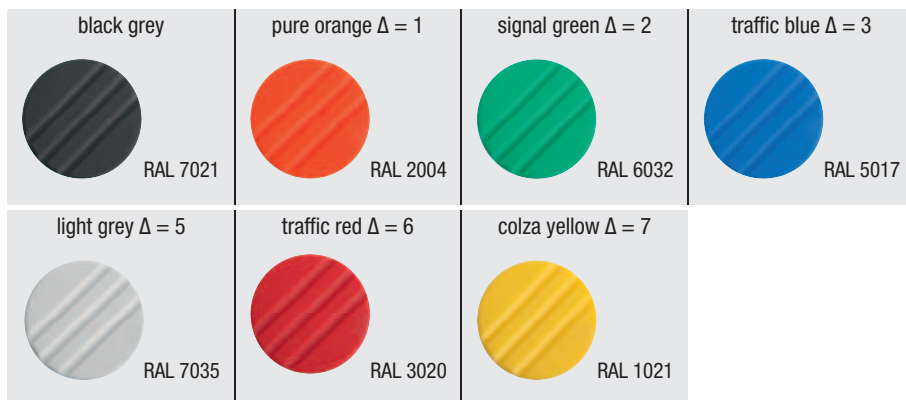

# Knurled knobs

metal parts stainless steel

**Material:**

Thermoplastic, black grey.  
Bush and screw stainless steel 1.4305.

**Version:**

Stainless steel bright.

**Sample order:**

nIm 06267-51056X10  
(cap colour traffic red; include length L)

**Note:**

Δ Add the desired cap colour here.  
No colour code is required for black grey caps.

**Drawing reference:**

Form D: tapped bush without cap  
Form K: tapped bush with cap  
Form L: external thread

Order No.	Form	D	D1	D2	H	H1	L
06267-5105ΔX	L	M5	40	16,5	31	13	10/20
06267-5106ΔX	L	M6	40	16,5	31	13	10/20/40
06267-5108ΔX	L	M8	40	16,5	31	13	15/30/60
06267-5208ΔX	L	M8	50	18	36	15	15/30/60
06267-5210ΔX	L	M10	50	18	36	15	20/30/60
06267-5310ΔX	L	M10	63	22	41	17	20/30/60