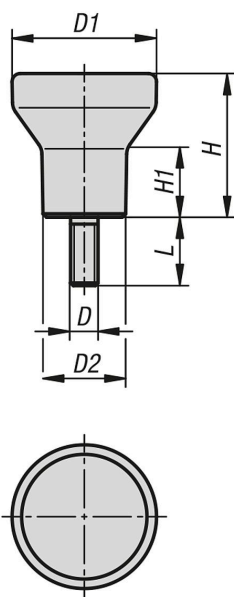

Item description/product images

Description

Material:

Thermoset PF 31.
Steel or stainless steel.

Version:

Thermoset black, high-gloss polished.
Trivalent blue passivated steel or bright stainless steel.

On request:

Other screw lengths.

Drawings

Overview of items

| Order No. | Component material | D | D1 | D2 | H | H1 | L |
|------------------|--------------------|----|----|----|----|----|----|
| 06240-11-104X10 | steel | M4 | 21 | 12 | 21 | 10 | 10 |
| 06240-11-105X10 | steel | M5 | 21 | 12 | 21 | 10 | 10 |
| 06240-11-206X10 | steel | M6 | 25 | 14 | 25 | 12 | 10 |
| 06240-11-308X15 | steel | M8 | 33 | 18 | 33 | 16 | 15 |
| 06240-11-1104X10 | stainless steel | M4 | 21 | 12 | 21 | 10 | 10 |
| 06240-11-1105X10 | stainless steel | M5 | 21 | 12 | 21 | 10 | 10 |
| 06240-11-1206X10 | stainless steel | M6 | 25 | 14 | 25 | 12 | 10 |
| 06240-11-1308X15 | stainless steel | M8 | 33 | 18 | 33 | 16 | 15 |