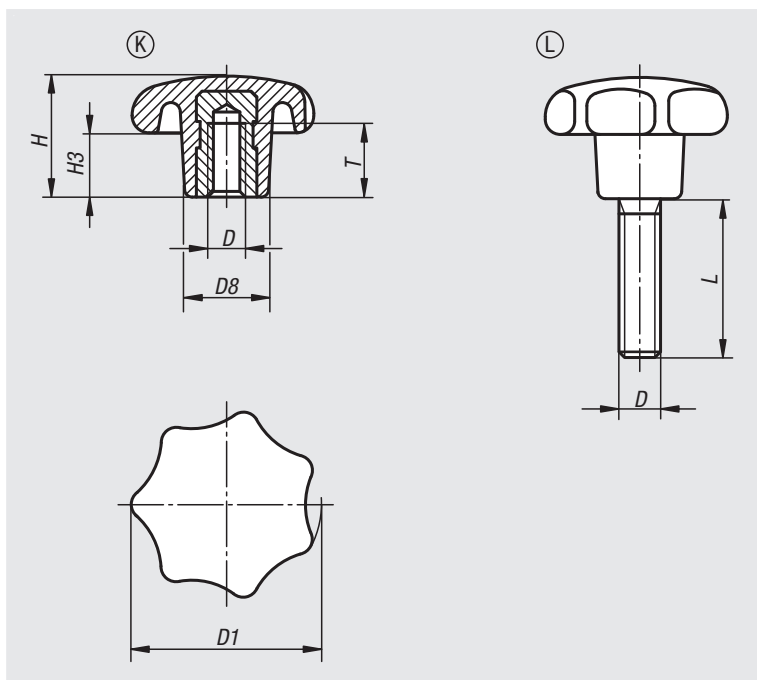

nIm 06208-42505X15 (include length L)

Note:

The version 06208-22004 has a brass bush.

On request:

Other colours.

Drawing reference:

Form K: tapped bush

Form L: external thread

Order No.	Form	D	D1	D8	H	H3	T
06208-22004	K	M4	20	10	13	7	6,5
06208-22505	K	M5	25	12	16	8	9,5
06208-23206	K	M6	32	14	20	10	12
06208-24008	K	M8	40	18	25	13	14
06208-25010	K	M10	50	22	32	17	18
06208-26312	K	M12	63	26	40	21	22
06208-28016	K	M16	80	35	50	25	30

Order No.	Form	D	D1	D8	H	H3	L
06208-42505X	L	M5	25	12	16	8	15/20/25
06208-43206X	L	M6	32	14	20	10	15/20/25/30
06208-44008X	L	M8	40	18	25	13	20/25/30/35/40
06208-45010X	L	M10	50	22	32	17	25/30/35/40/50
06208-46312X	L	M12	63	26	40	21	30/35/40/50/60
06208-48016X	L	M16	80	35	50	25	30/40/50/60