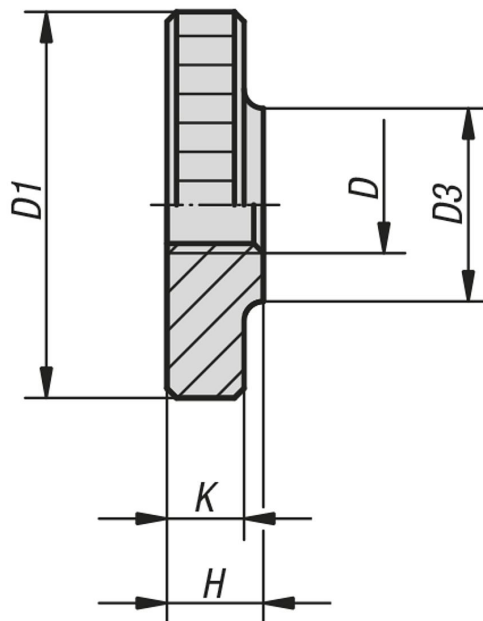

Item description/product images

Description

Material:

Steel.

Stainless steel 1.4305.

Version:

Steel black oxidised.

Stainless steel bright.

Note:

M12 flat knurled nuts are not included in the official standards sheet.

Drawings

Overview of items

| Order No. | Main material | D | D1 | D3 | H | K |
|-----------|-----------------|-----|----|----|----|-----|
| 06120-04 | steel | M4 | 16 | 8 | 4 | 3,5 |
| 06120-05 | steel | M5 | 20 | 10 | 5 | 4 |
| 06120-06 | steel | M6 | 24 | 12 | 6 | 5 |
| 06120-08 | steel | M8 | 30 | 16 | 8 | 6 |
| 06120-10 | steel | M10 | 36 | 20 | 10 | 8 |
| 06120-12 | steel | M12 | 36 | 20 | 10 | 8 |
| 06120-042 | stainless steel | M4 | 16 | 8 | 4 | 3,5 |
| 06120-052 | stainless steel | M5 | 20 | 10 | 5 | 4 |
| 06120-062 | stainless steel | M6 | 24 | 12 | 6 | 5 |
| 06120-082 | stainless steel | M8 | 30 | 16 | 8 | 6 |
| 06120-102 | stainless steel | M10 | 36 | 20 | 10 | 8 |
| 06120-122 | stainless steel | M12 | 36 | 20 | 10 | 8 |