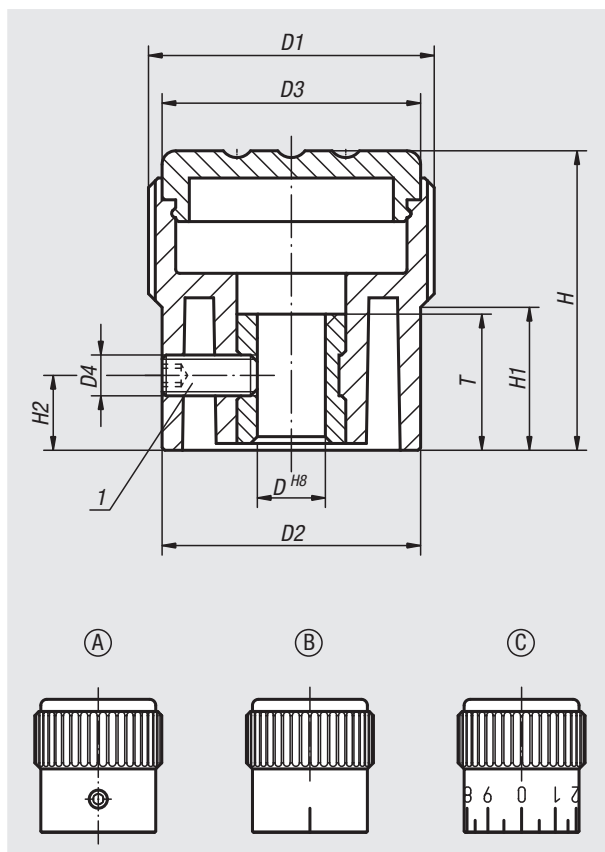

**Drawing reference:**

Form A: without graduations

Form B: with one scale line

Form C: with standard graduations

1) Set screw for locking (by Form C between numbers 5 and 6)

black grey RAL 7021	pure orange Δ = 1 RAL 2004	signal green Δ = 2 RAL 6032	traffic blue Δ = 3 RAL 5017
light grey Δ = 5 RAL 7035	traffic red Δ = 6 RAL 3020	colza yellow Δ = 7 RAL 1021	

Order No.	Form	D	D1	D2	D3	D4	H	H1	H2	T
06100-1105Δ	A	5	21	19	19	M3	22	10,5	5	10
06100-1206Δ	A	6	26	23	23	M3	26	12	6	10
06100-1308Δ	A	8	34	31	31	M4	36	17,5	7	14
06100-2105Δ	B	5	21	19	19	M3	22	10,5	5	10
06100-2206Δ	B	6	26	23	23	M3	26	12	6	10
06100-2308Δ	B	8	34	31	31	M4	36	17,5	7	14
06100-3105Δ	C	5	21	19	19	M3	22	10,5	5	10
06100-3206Δ	C	6	26	23	23	M3	26	12	6	10
06100-3308Δ	C	8	34	31	31	M4	36	17,5	7	14