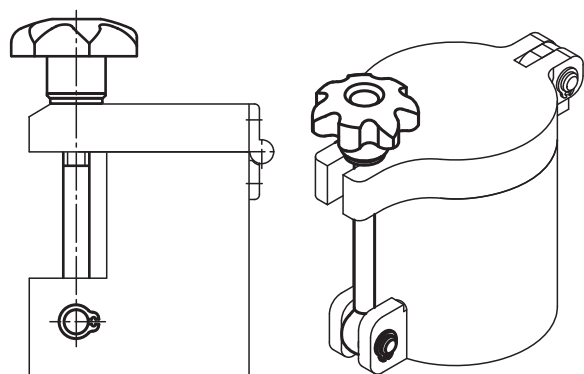

### Material:

Star grip thermoplastic.  
 Bush steel.  
 Washer steel 140 HV.  
 Eye bolt steel grade 8.8.  
 Hinge pin steel 1.1181.

### Version:

Star grip black.  
 Bush trivalent blue passivated  
 Washer bright.  
 Eye bolt black oxidised.  
 Hinge pins tempered, ground and bright.

### Note:

The swing screws are supplied unassembled.  
 Suitable circlips are enclosed.

Order No.	D	D1	D2	D3	D4	H	H1	H2	L	L1	L2 min.	L2 max.	S
05660-06050	M6	6	14	32	12	20	10	1,6	22	17	32	44	7
05660-06075	M6	6	14	32	12	20	10	1,6	22	17	57	69	7
05660-08050	M8	8	18	40	16	24	13	1,6	30	25	28	42	9
05660-08075	M8	8	18	40	16	24	13	1,6	30	25	53	67	9
05660-10075	M10	10	20	50	20	31	17	2	37	32	49	65	12
05660-10100	M10	10	20	50	20	31	17	2	37	32	74	90	12