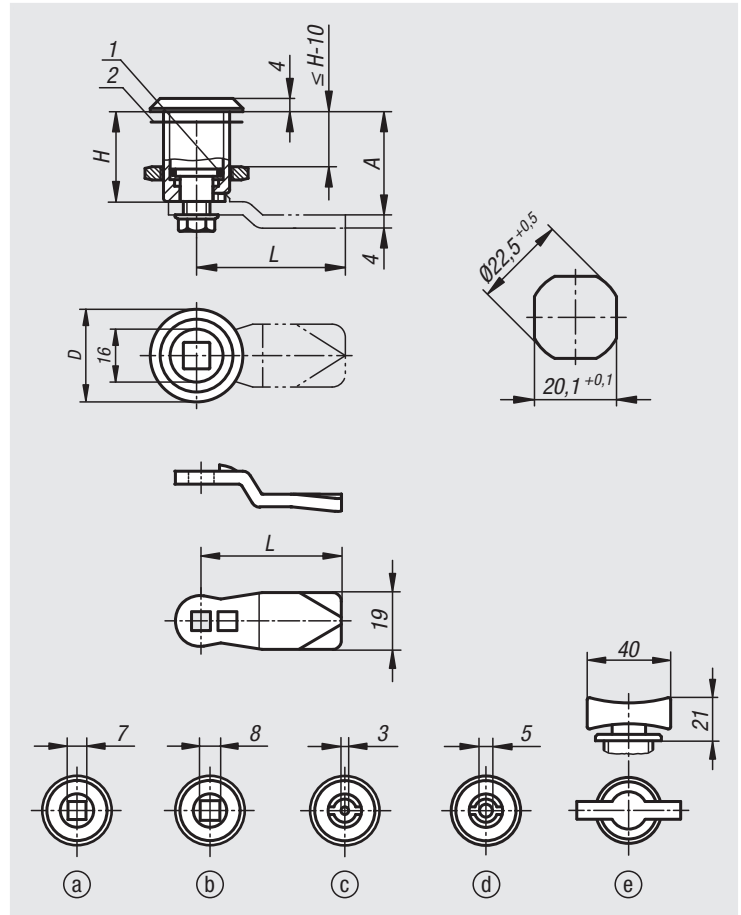

### Note:

The quarter turn lock can be installed pre-assembled. For right or left use. Water and dust protected acc. to IP65 from DIN EN 60529.

Please order required tongue version separately. Every tongue can be combined with every housing.

### Drawing reference:

Actuation:

- a) square 7 mm
- b) square 8 mm
- c) double lug 3 mm
- d) double lug 5 mm
- e) wing grip

- 1) O-ring
- 2) flat seal

## Quarter-turn locks, stainless steel, long version

Order No.	Actuation	D	H
05566-04-1730	square 7 mm	28	30
05566-04-1736	square 7 mm	28	36
05566-04-1740	square 7 mm	28	40
05566-04-1750	square 7 mm	28	50
05566-04-1760	square 7 mm	28	60
05566-04-1830	square 8 mm	28	30
05566-04-1836	square 8 mm	28	36
05566-04-1840	square 8 mm	28	40
05566-04-1850	square 8 mm	28	50
05566-04-1860	square 8 mm	28	60
05566-04-4330	double lug 3 mm	28	30
05566-04-4336	double lug 3 mm	28	36
05566-04-4340	double lug 3 mm	28	40
05566-04-4350	double lug 3 mm	28	50
05566-04-4360	double lug 3 mm	28	60
05566-04-4530	double lug 5 mm	28	30
05566-04-4536	double lug 5 mm	28	36
05566-04-4540	double lug 5 mm	28	40
05566-04-4550	double lug 5 mm	28	50
05566-04-4560	double lug 5 mm	28	60
05566-04-0030	grip	28	30
05566-04-0036	grip	28	36
05566-04-0040	grip	28	40
05566-04-0050	grip	28	50
05566-04-0060	grip	28	60

## Tongue for quarter-turn locks

Order No.	A for housing length H=30	A for housing length H=36	A for housing length H=40	A for housing length H=50	A for housing length H=60	L
05566-07-45060	18	24	28	38	48	45
05566-07-45080	20	26	30	40	50	45
05566-07-45100	22	28	32	42	52	45
05566-07-45140	26	32	36	46	56	45
05566-07-45160	28	34	38	48	58	45
05566-07-45180	30	36	40	50	60	45
05566-07-45200	32	38	42	52	62	45
05566-07-45220	34	40	44	54	64	45
05566-07-45240	36	42	46	56	66	45
05566-07-45260	38	44	48	58	68	45
05566-07-45280	40	46	50	60	70	45
05566-07-45320	44	50	54	64	74	45
05566-07-45500	62	68	72	82	92	45