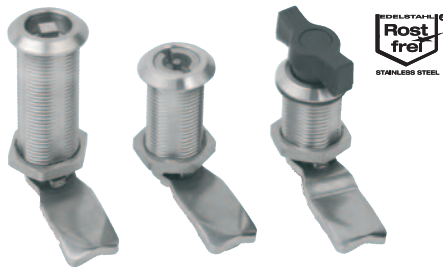

# Quarter-turn locks, stainless steel

long version

### Material:

Housing 1.4305 stainless steel.

Actuation and fastening nut 1.4404 stainless steel.

Tongue 1.4301 stainless steel.

### Note:

The quarter turn lock can be installed pre-assembled. For right or left use. Water and dust protected acc. to IP65 from DIN EN 60529.

Please order required tongue version separately. Every tongue can be combined with every housing.