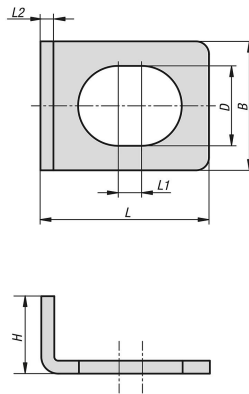

Item description/product images

Description

Material:
Stainless steel

Version:
Bright.

Application:
Minimises scratches on the workpiece.

Accessory:
Cam clamp 04431-10.
Cam clamp with lever 04431-12.

Drawings

Overview of items

Order No.	B	D	H	L	L1	L2
04431-15-06	10	6,2	6	13	1,8	1
04431-15-08	12	8,2	7	15,5	2,2	1
04431-15-10	14	10,2	8	18	2,6	1
04431-15-12	16	12,2	9	20	2,9	1