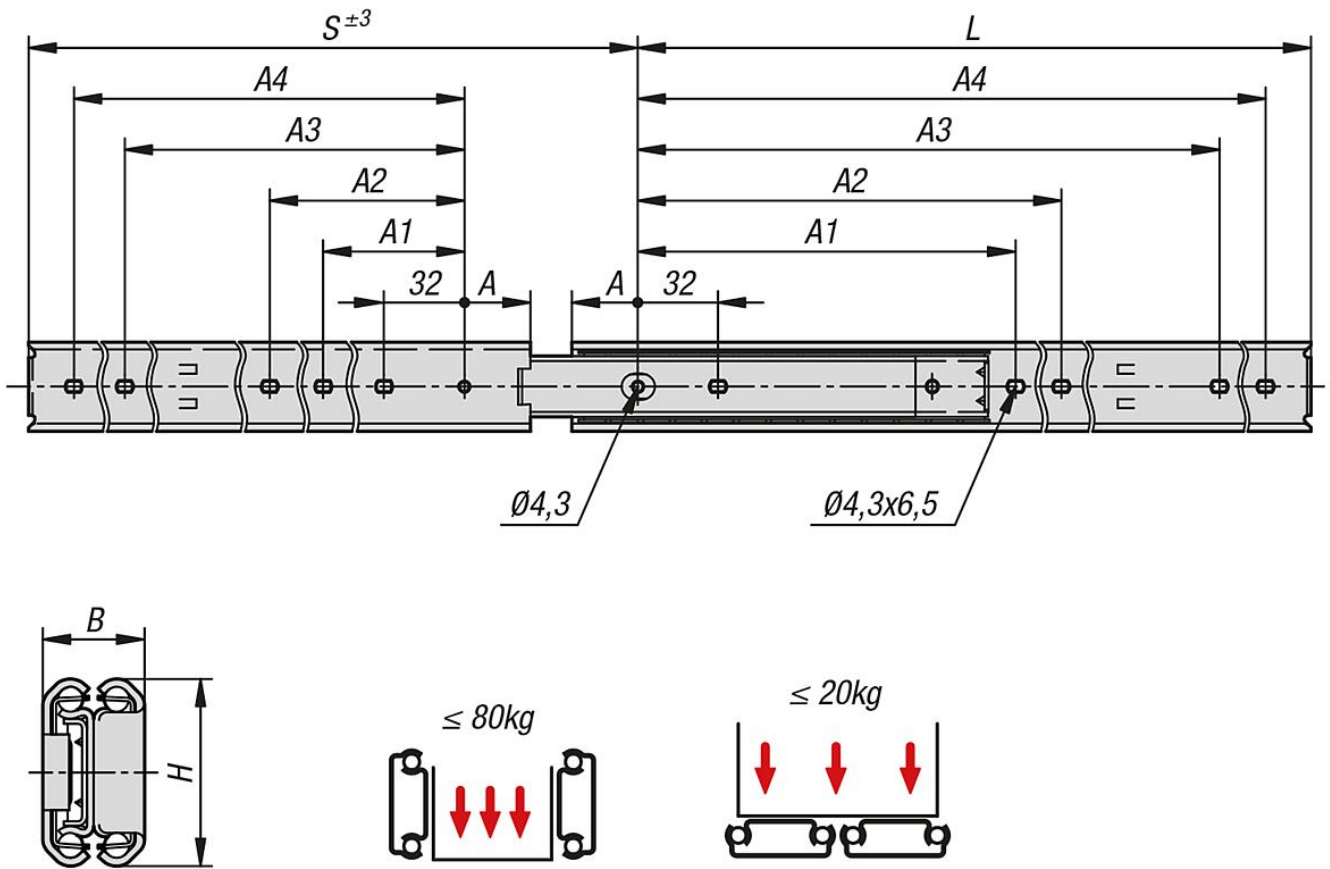

Note for ordering:

Sold in pairs.

Note:

On telescopic slides with full extension, the travel is similar to the installed length, which ensures greater comfort and accessibility. The dynamic load capacity of the telescopic slides indicates the maximum load rating of a vertically mounted slide pair when the entire extension length is used. The load capacity specified is calculated with a slide spacing of 450 mm and is based on the maximum value with 10,000 cycles.

When mounted horizontally, the load capacity is 75 % less.

The head height of the fastening screws should not exceed 2,5 mm and have a head diameter of max. 9,6 mm, otherwise there is a risk of collision with other parts of the slide.

Temperature range:

-20 °C to +300 °C.

Accessory:

K2096 Mounting bracket, stainless steel, for telescopic slides.

Stainless steel telescopic slides for side mounting, full extension, load capacity up to 80 kg

Drawings

Overview of items

Stainless steel telescopic slides for side mounting, full extension, load capacity up to 80 kg

Order No.	Assembly	Product type	Fp1= load capacity/pair 10.000 cycl.	Packaging type
K2367.0300	side mounting	standard	65	1 piece = 1 pair
K2367.0350	side mounting	standard	70	1 piece = 1 pair
K2367.0400	side mounting	standard	75	1 piece = 1 pair
K2367.0450	side mounting	standard	80	1 piece = 1 pair
K2367.0500	side mounting	standard	75	1 piece = 1 pair
K2367.0550	side mounting	standard	70	1 piece = 1 pair
K2367.0600	side mounting	standard	65	1 piece = 1 pair
K2367.0650	side mounting	standard	60	1 piece = 1 pair
K2367.0700	side mounting	standard	55	1 piece = 1 pair