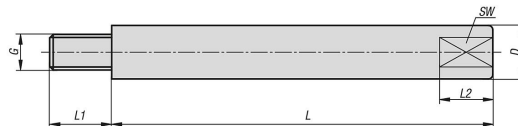

Pin, stainless steel for plastic single clamps for flat bars

Item description/product images

Description

Material:

Stainless steel 1.4301.

Version:

Bright.

Note:

These pins fit the single clamps for flat bars K2298 and K2299. They can be affixed in the lateral guide holders K2293 and K2294 using the palm grip.

Accessory:

Lateral guide holders K2293.

Lateral guide holders K2294.

Single clamps K2298.

Single clamps K2299.

Drawings

Overview of items

Pins, stainless steel, for plastic single clamps for flat bars

Order No.	D	G	L	L1	L2	SW
K2300.12086	12	M8	86	14	12	10
K2300.12136	12	M8	136	14	12	10
K2300.16086	16	M8	86	14	12	14