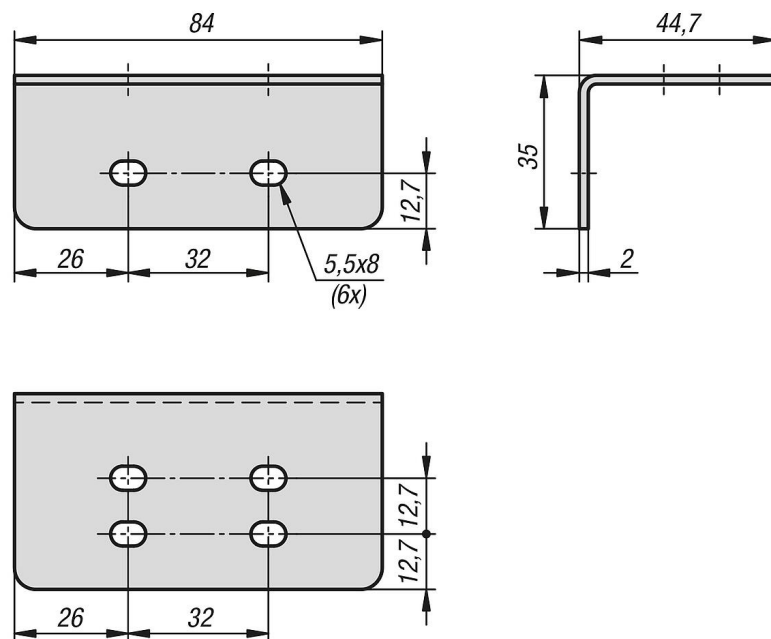

### Description

**Material:**

Mounting bracket stainless steel.

**Version:**

Mounting bracket bright.

**Note for ordering:**

Sold in pairs.

**Note:**

As an option for floor or platform mounting.

**Accessory:**

K1712 stainless steel telescopic slides for side mounting, partial extension, load capacity up to 65 kg

## Drawings