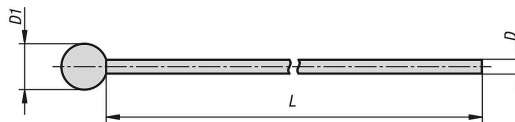

Wire cables with end piece

Item description/product images

Description

Material:

Stainless steel 1.4401.

Version:

Bright.

Note:

The wire cable with end piece is a replacement part for the indexing plungers with remote actuation K1502.

Accessory:

Traction sleeve with inner tube K2024.

End sleeve K2025.

Setscrew K2026.

Screw nipple K2027.

Hex nut K0700.

Drawings

Overview of items

Wire cables with end piece

Order No.	Main material	Steel key	D	D1	L
K2023.10215X1200	stainless steel	1.4401	1,5	5	1200
K2023.10215X3200	stainless steel	1.4401	1,5	5	3200
K2023.10215X5200	stainless steel	1.4401	1,5	5	5200