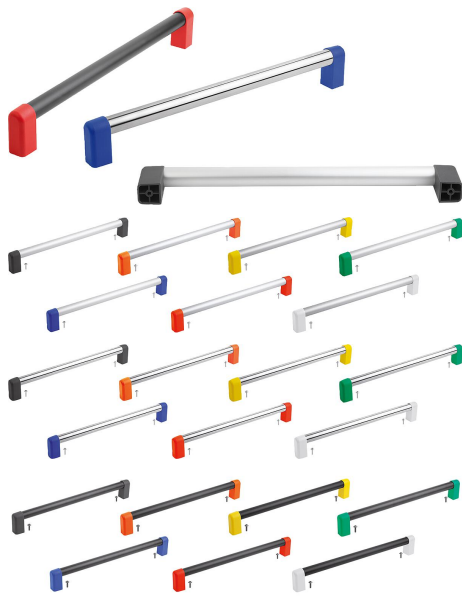

Tubular handles, aluminium or stainless steel with plastic grip legs

Item description/product images

colour codes:

black Grey
RAL 7021

pure orange
RAL 2004

colza yellow
RAL 1021

light grey
RAL 7035

traffic red
RAL 3020

signal green
RAL 6032

traffic blue
RAL 5017

Description

Material:

Round tubes aluminium or stainless steel
End pieces thermoplastic.

Version:

Aluminium round tubes anodised natural tone or black.
Stainless steel round tubes ground.

End pieces black-grey RAL 7021, pure orange RAL 2004, colza yellow RAL 1021, signal green RAL 6032, traffic blue RAL 5017, traffic red RAL 3020 and light-grey RAL 7035.

Note:

The legs have 4 webs in the hole for the grip tube. When pushing the tube in, these are trimmed off and produce a precise seating.

Self-tapping fastening screws for plastic are supplied.

The max. tightening torque is 7 Nm.

Assembly:

From the rear.

Advantages:

Mounted using self-tapping screws

Installed from the rear

End pieces in various colours