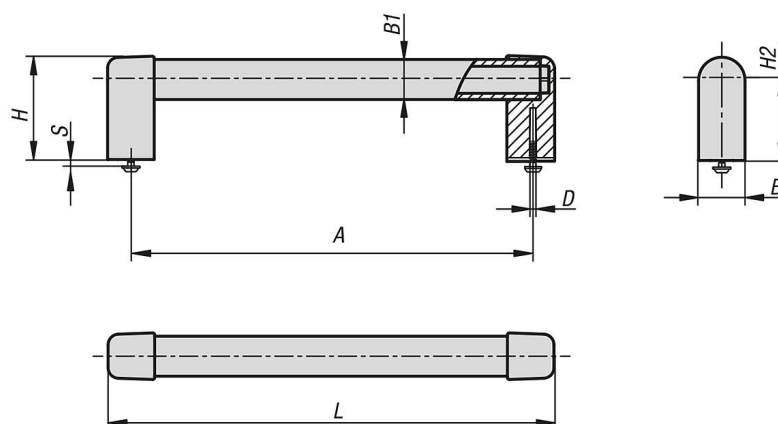

Self-tapping fastening screws for plastic are supplied.

The max. tightening torque is 7 Nm.

Assembly:

From the rear.

Advantages:

Mounted using self-tapping screws

Installed from the rear

End pieces in various colours

Individual centre distances on request

On request:

Other centre distances.

Drawings

Overview of items

Tubular handles, aluminium or stainless steel

Tubular handles, aluminium or stainless steel with plastic grip legs