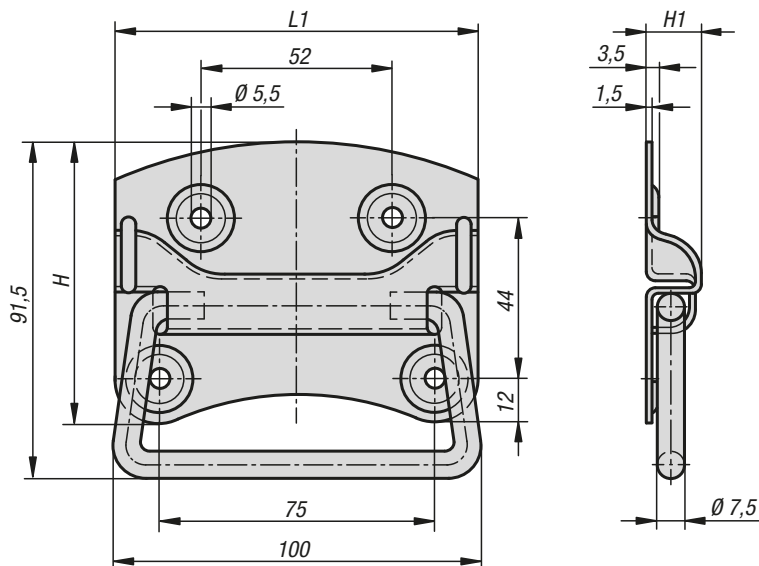

Recessed handles, fold down

DIN 3136

Material:
Stainless steel 1.4301.

Version:
Bright.

Sample order:
K1369.100

Applications:
Crates, chests, lids.

KIPP Recessed handles, fold down DIN 3136

Order No.	H	H1	L1	Load capacity N
K1369.100	77	14	100	500