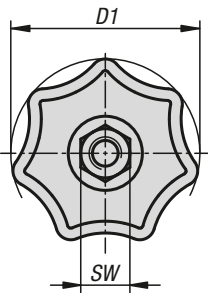

Star grips

with extended collar

Material:

Thermoplastic, black.
Extension piece, free-cutting steel .

Version:

Extension piece, trivalent blue passivated.

Sample order:

K1291.320508020
(include length L e.g. 020 for L = 20 mm.)

KIPP Star grips with extended collar

Order No.	D	D1	D2	H	H3	L	SW	T
K1291.320508***	M5	32	14	20	10	20/25/30	8	8
K1291.400610***	M6	40	18	25	13	20/25/30/40/50	10	9
K1291.500813***	M8	50	22	32	17	20/25/30/40/50/80	13	12
K1291.631016***	M10	63	26	40	21	25/30/40/50/80/100	16	15