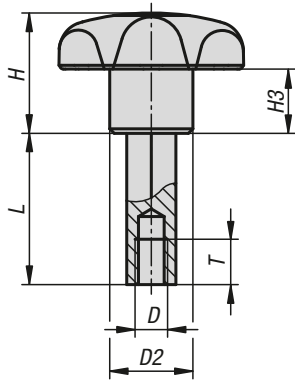

Star grips

with extended collar

Material:

Thermoplastic, black.
Extension piece, free-cutting steel .

Version:

Extension piece, trivalent blue passivated.

Sample order:

K1291.320508020
(include length L e.g. 020 for L = 20 mm.)

KIPP Star grips with extended collar

Order No.	D	D1	D2	H	H3	L	SW	T
K1291.320508***	M5	32	14	20	10	20/25/30	8	8
K1291.400610***	M6	40	18	25	13	20/25/30/40/50	10	9
K1291.500813***	M8	50	22	32	17	20/25/30/40/50/80	13	12
K1291.631016***	M10	63	26	40	21	25/30/40/50/80/100	16	15