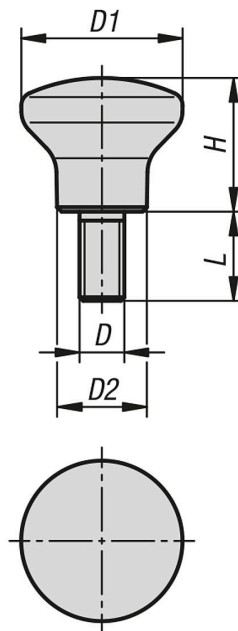

Mushroom knobs external thread

Item description/product images

Description

Material:

Thermoset PF 31.
Steel or stainless steel.

Version:

Thermoset black, high-gloss polished.
Trivalent blue passivated steel or bright stainless steel.

On request:

Other screw lengths.

Drawings

Overview of items

Mushroom knobs with external thread

Order No.	Component material	D	D1	D2	H	L
K1289.1805X10	steel	M5	18	10	15	10
K1289.2106X10	steel	M6	21	12	17	10
K1289.2506X10	steel	M6	25	14	21	10
K1289.3308X15	steel	M8	33	18	29	15
K1289.11805X10	stainless steel	M5	18	10	15	10
K1289.12106X10	stainless steel	M6	21	12	17	10
K1289.12506X10	stainless steel	M6	25	14	21	10
K1289.13308X15	stainless steel	M8	33	18	29	15