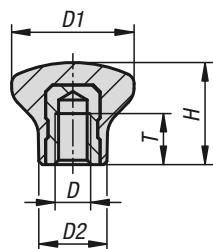

## Mushroom knobs

internal thread

**Material:**

Thermoset PF 31.  
Steel or stainless steel.

**Version:**

Thermoset black, high-gloss polished.  
Trivalent blue passivated steel or bright stainless steel.

**Sample order:**

### KIPP Mushroom knobs with internal thread

Order No. steel	Order No. stainless steel	D	D1	D2	H	T
K1288.1805	K1288.11805	M5	18	10	15	7,5
K1288.2106	K1288.12106	M6	21	12	17	9
K1288.2506	K1288.12506	M6	25	14	21	9
K1288.3308	K1288.13308	M8	33	18	29	12

K1289.1805X10

**On request:**

Other screw lengths.

### KIPP Mushroom knobs with external thread

Order No. steel	Order No. stainless steel	D	D1	D2	H	L
K1289.1805X10	K1289.11805X10	M5	18	10	15	10
K1289.2106X10	K1289.12106X10	M6	21	12	17	10
K1289.2506X10	K1289.12506X10	M6	25	14	21	10
K1289.3308X15	K1289.13308X15	M8	33	18	29	15