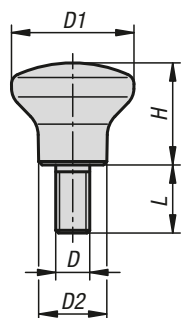

Mushroom knobs

external thread

Material:

Thermoset PF 31.
Steel or stainless steel.

Version:

Thermoset black, high-gloss polished.
Trivalent blue passivated steel or bright stainless steel.

Sample order:

K1289.1805X10

On request:

Other screw lengths.

KIPP Mushroom knobs with external thread

Order No. steel	Order No. stainless steel	D	D1	D2	H	L
K1289.1805X10	K1289.11805X10	M5	18	10	15	10
K1289.2106X10	K1289.12106X10	M6	21	12	17	10
K1289.2506X10	K1289.12506X10	M6	25	14	21	10
K1289.3308X15	K1289.13308X15	M8	33	18	29	15