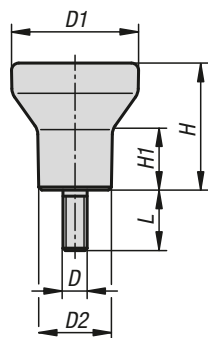

Mushroom knobs

external thread

Material:

Thermoset PF 31.
Steel or stainless steel.

Version:

Thermoset black, high-gloss polished.
Trivalent blue passivated steel or bright stainless steel.

Sample order:

K1287.104X10

On request:

Other screw lengths.

KIPP Mushroom knobs with external thread

Order No. steel	Order No. stainless steel	D	D1	D2	H	H1	L
K1287.104X10	K1287.1104X10	M4	21	12	21	10	10
K1287.105X10	K1287.1105X10	M5	21	12	21	10	10
K1287.206X10	K1287.1206X10	M6	25	14	25	12	10
K1287.308X15	K1287.1308X15	M8	33	18	33	16	15