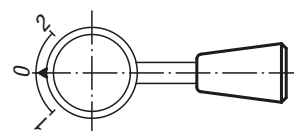

Tapered knobs

Material:
Black thermoset PF 31

Version:
Moulded thread.

Sample order:
K1207.06

KIPP Tapered knobs

Order No.	D	D1	D3	L1	T
K1207.05	M5	20	12	30	15
K1207.061	M6	20	12	30	18
K1207.06	M6	25	15	38	19
K1207.081	M8	25	15	38	18
K1207.08	M8	30	18	46	16
K1207.101	M10	30	18	46	18
K1207.10	M10	35	21	53	19
K1207.12	M12	35	21	53	21