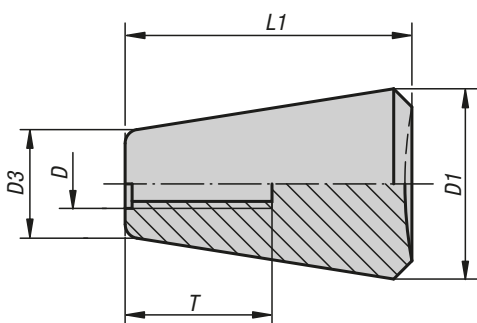

Tapered knobs

Material:
Black thermoset PF 31

Version:
Moulded thread.

Sample order:
K1207.06

KIPP Tapered knobs

Order No.	D	D1	D3	L1	T
K1207.05	M5	20	12	30	15
K1207.061	M6	20	12	30	18
K1207.06	M6	25	15	38	19
K1207.081	M8	25	15	38	18
K1207.08	M8	30	18	46	16
K1207.101	M10	30	18	46	18
K1207.10	M10	35	21	53	19
K1207.12	M12	35	21	53	21