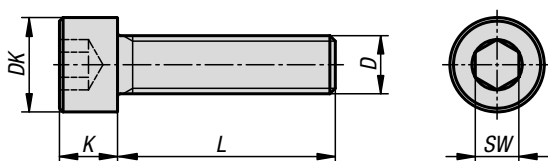

Socket head screws

full thread, DIN 912

Material:

Steel, stainless steel A2 or stainless steel A4.

Version:

Steel grade 8.8, bright (blackened) or electro zinc-plated.

Stainless steel A2-70, bright

Stainless steel A4-70, bright