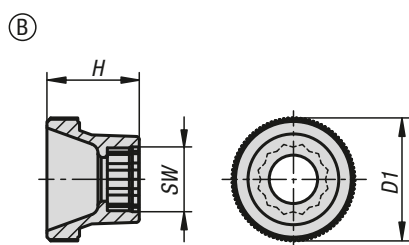

Knurled knobs

for hex head screws

Material:
Thermoplastic.

Version:
Black or orange.

Sample order:
K1138.00040 (knurled knob colour black)
Colour code:
0=black
1=orange

Note:
Suitable screws ISO 4014.

Δ add the desired colour code here

KIPP Knurled knobs for screws with external hex

Order No.	Form	for screws	D1	H	SW
K1138.0Δ040	A	M4	17	5,5	7
K1138.0Δ050	A	M5	20	6,5	8
K1138.0Δ060	A	M6	25	8	10
K1138.0Δ080	A	M8	36	10	13
K1138.0Δ100	A	M10	36	10	17
K1138.1Δ040	B	M4	17	11,5	7
K1138.1Δ050	B	M5	20	15	8
K1138.1Δ060	B	M6	25	18	10
K1138.1Δ080	B	M8	36	23	13
K1138.1Δ100	B	M10	36	23	17