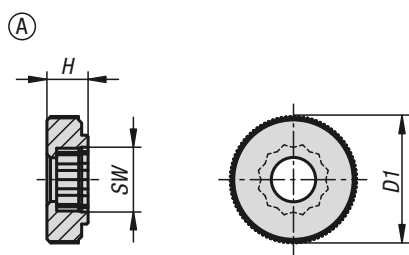

Knurled knobs

for hex head screws

Material:
Thermoplastic.

Version:
Black or orange.

Sample order:
K1138.00040 (knurled knob colour black)
Colour code:
0=black
1=orange

Note:
Suitable screws ISO 4014.

Δ add the desired colour code here

KIPP Knurled knobs for screws with external hex

Order No.	Form	for screws	D1	H	SW
K1138.0Δ040	A	M4	17	5,5	7
K1138.0Δ050	A	M5	20	6,5	8
K1138.0Δ060	A	M6	25	8	10
K1138.0Δ080	A	M8	36	10	13
K1138.0Δ100	A	M10	36	10	17
K1138.1Δ040	B	M4	17	11,5	7
K1138.1Δ050	B	M5	20	15	8
K1138.1Δ060	B	M6	25	18	10
K1138.1Δ080	B	M8	36	23	13
K1138.1Δ100	B	M10	36	23	17