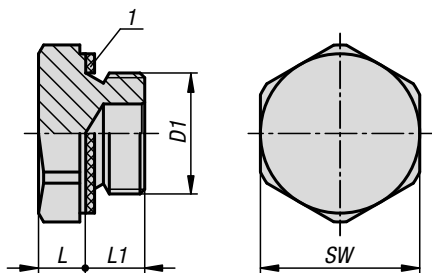

Screw plugs aluminium

Material:
Aluminium.

Version:
Bright. Flat seal asbestos-free.

Sample order:
K1104.19014

On request:
Cap marked OIL.

Drawing reference:
1) flat seal

KIPP Screw plugs aluminium

Order No.	D1	L	L1	SW
K1104.141010	M10X1	5	8	14
K1104.171215	M12X1,5	6	8	17
K1104.171415	M14X1,5	6	8	17
K1104.221615	M16X1,5	7	10	22
K1104.221815	M18X1,5	7	10	22
K1104.242015	M20X1,5	7	10	24
K1104.19014	G1/4	7	10	19
K1104.22038	G3/8	7	10	22
K1104.27012	G1/2	8	10	27
K1104.34034	G3/4	8	10	34
K1104.40100	G1	8	14	40