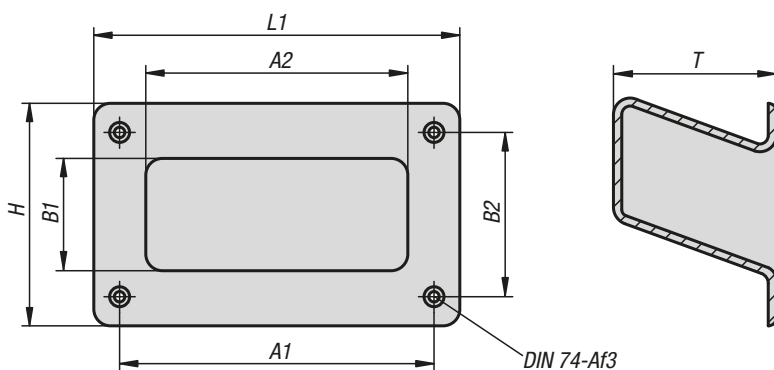

Recessed handles

Material:
Thermoplastic (ABS).

Version:
black.

Sample order:
K1079.1121

Note:
Max. load 500 N/pair.

KIPP Recessed handles

Order No.	Version 2	A1	A2	B1	B2	H	L1	T	Load capacity N
K1079.1121	screw on	112	94	40	58,8	79	131	58	250