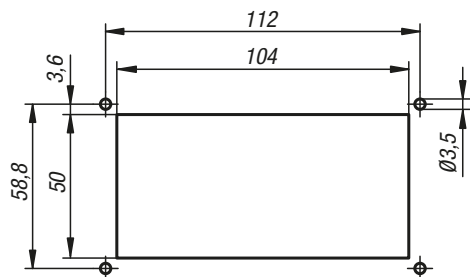

Recessed handles

Material:
Thermoplastic (ABS).

Version:
black.

Sample order:
K1079.1121

Note:
Max. load 500 N/pair.

KIPP Recessed handles

Order No.	Version 2	A1	A2	B1	B2	H	L1	T	Load capacity N
K1079.1121	screw on	112	94	40	58,8	79	131	58	250