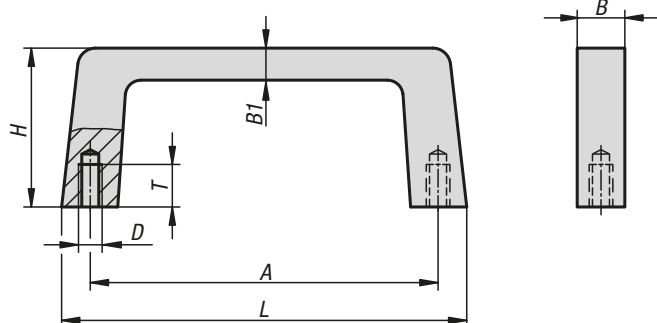

## Pull handles

**Material:**

Aluminium.

**Version:**

Matt-finished, anodised black or natural tone.

**Sample order:**

K1075.088053

**Note for ordering:**

Fastening screws included.

**Assembly:**

From the rear.

### KIPP Pull handles

Order No. natural	Order No. black	A	B	B1	D	H	T	Load capacity N
K1075.055053	K1075.055051	55	12,2	8	M5	40	10	750
K1075.088053	K1075.088051	88	12,2	8	M5	40	10	750
K1075.120053	K1075.120051	120	12,2	8	M5	40	10	750
K1075.180053	K1075.180051	180	12,2	8	M5	40	10	750
K1075.235053	-	235	12,2	8	M5	40	10	750