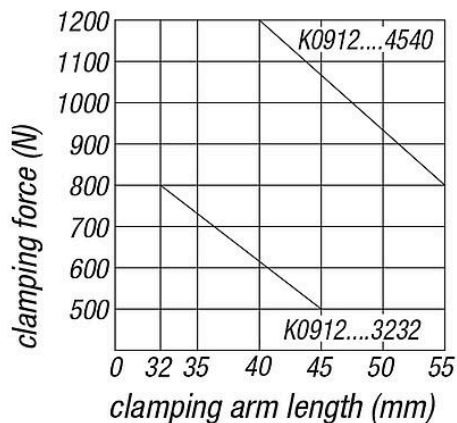

Clamping arms for swing clamp

Item description/product images

Description

Material:
Carbon steel.

Version:
Black oxidised.

Drawings

Clamping arms for swing clamp

Drawings

clamping arm length C vs. clamping force

clamping arm length C vs. deflexion during clamping

Overview of items

Clamping arms for swing clamp

Order No.	A	B	C	D	E	F
K0912.03006010	30	60	45	12	10	M4
K0912.04007516	40	75	55	16	16	M5