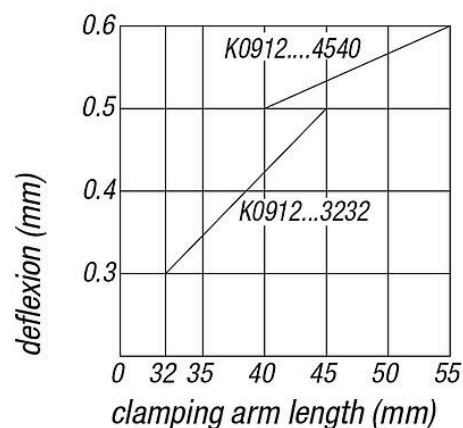

Clamping arms for swing clamp

Item description/product images

Description

Material:
Carbon steel.

Version:
Black oxidised.

Drawings

Clamping arms for swing clamp

Drawings

clamping arm length C vs. clamping force

clamping arm length C vs. deflexion during clamping

Overview of items

Clamping arms for swing clamp

Order No.	A	B	C	D	E	F
K0912.03006010	30	60	45	12	10	M4
K0912.04007516	40	75	55	16	16	M5