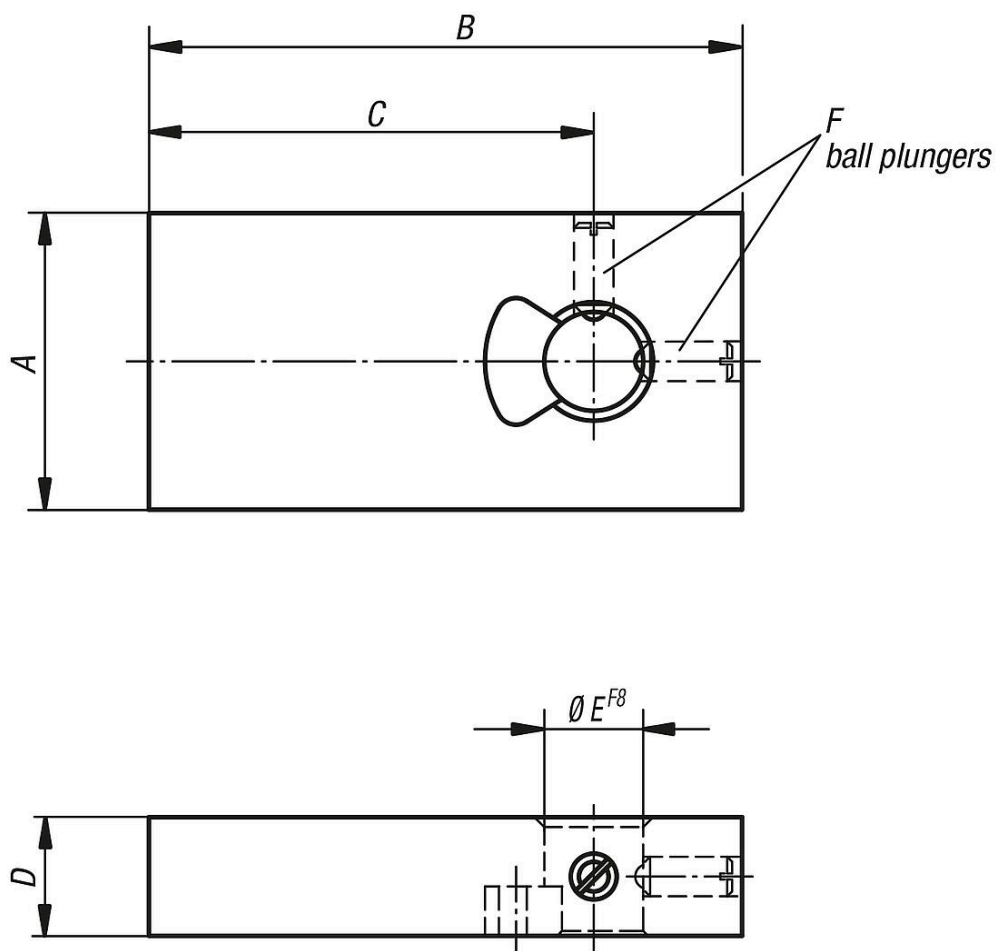

Clamping arms for swing clamp

Item description/product images

Description

Material:
Carbon steel.

Version:
Black oxidised.

Drawings

Clamping arms for swing clamp

Drawings

clamping arm length C vs. clamping force

clamping arm length C vs. deflexion during clamping

Overview of items

Clamping arms for swing clamp

Order No.	A	B	C	D	E	F
K0912.03006010	30	60	45	12	10	M4
K0912.04007516	40	75	55	16	16	M5