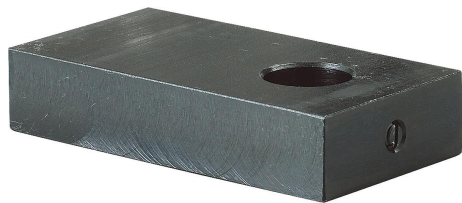

Clamping arms for swing clamp

Item description/product images

Description

Material:
Carbon steel.

Version:
Black oxidised.

Drawings

Clamping arms for swing clamp

Drawings

clamping arm length C vs. clamping force

clamping arm length C vs. deflexion during clamping

Overview of items

Clamping arms for swing clamp

Order No.	A	B	C	D	E	F
K0912.03006010	30	60	45	12	10	M4
K0912.04007516	40	75	55	16	16	M5