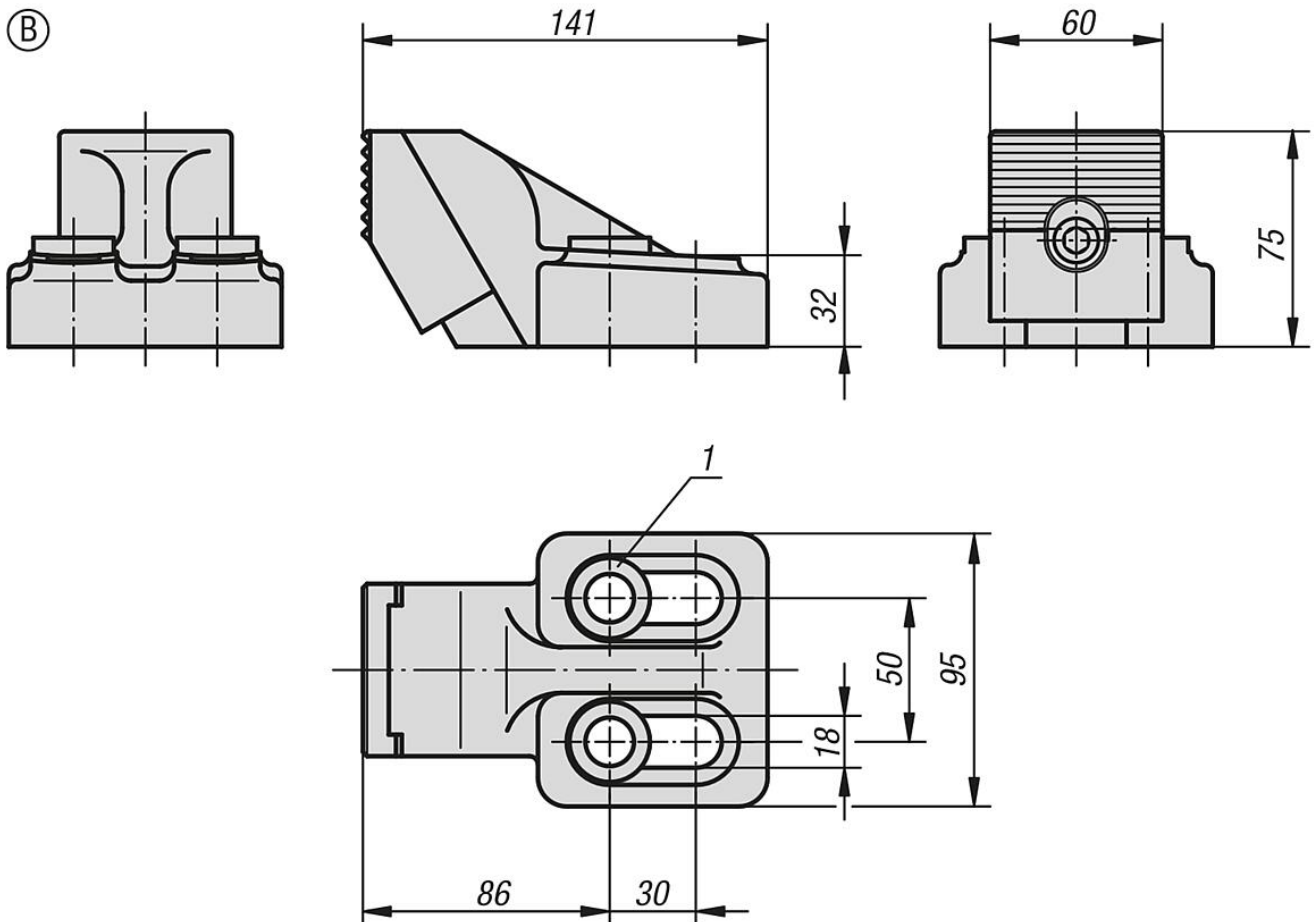

Side stops

Item description/product images

Description

Material:

Body ductile iron (SG iron)
Jaw QT steel hardened.

Version:

Painted black.
Jaw bright.

Drawing reference:

1) spherical washer set for M12 and M16
2) workpiece

Drawings

Overview of items