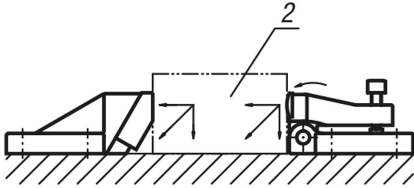

Side stops

Item description/product images

Description

Material:

Body ductile iron (SG iron)
Jaw QT steel hardened.

Version:

Painted black.
Jaw bright.

Drawing reference:

1) spherical washer set for M12 and M16
2) workpiece

Drawings

Overview of items