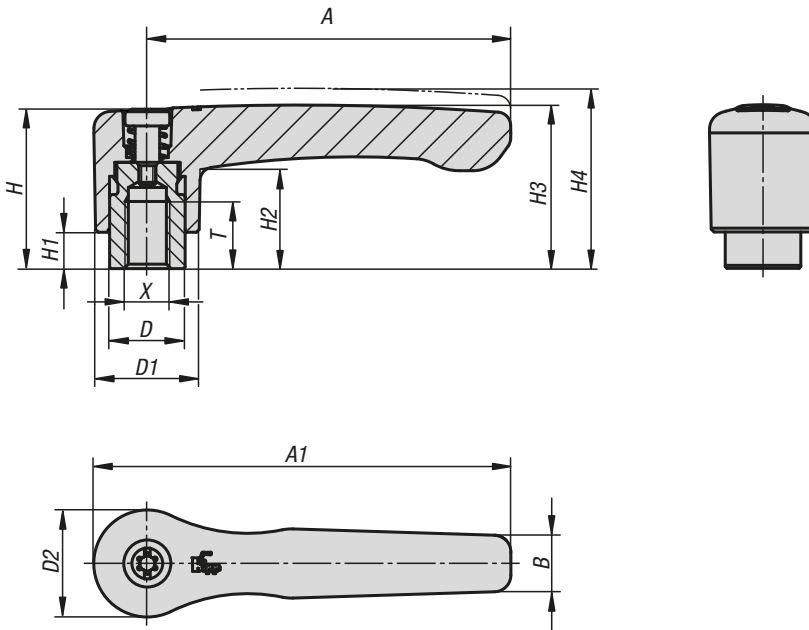

Clamping levers, flat

internal thread, steel parts stainless steel

Material:

Handle die-cast zinc DIN EN 12844.
Steel parts stainless steel 1.4305.

Version:

Handle powder-coated.
Stainless steel parts bright.

Clamping levers, flat

external thread, steel parts stainless steel

Material:

Handle die-cast zinc DIN EN 12844.
Steel parts stainless steel 1.4305.

Version:

Handle powder-coated.
Stainless steel parts bright.

Sample order:

K0738.2061X15 (include length L)

Note:

Standard colours are:
black satin finish, orange RAL 2004.

Where $L \geq 60$ mm the thread length is 60 mm.

On request:

Other threads, screw lengths, colours and special versions.
Dimension "H1" available in other lengths at extra charge.

Drawing reference:

1) flat point DIN EN ISO 4753

KIPP Specifications

Size	X	A	A1	B	D	D1	D2	H	H1	H2	H3	H4	No. of teeth
2	M6/M8/M10	65	74,5	10,1	13,5	18,5	19,1	28,5	6,5	17,8	29,2	32,2	20
3	M8/M10	80	91	11,7	16	21,2	22	37	10	23,8	38	42	22