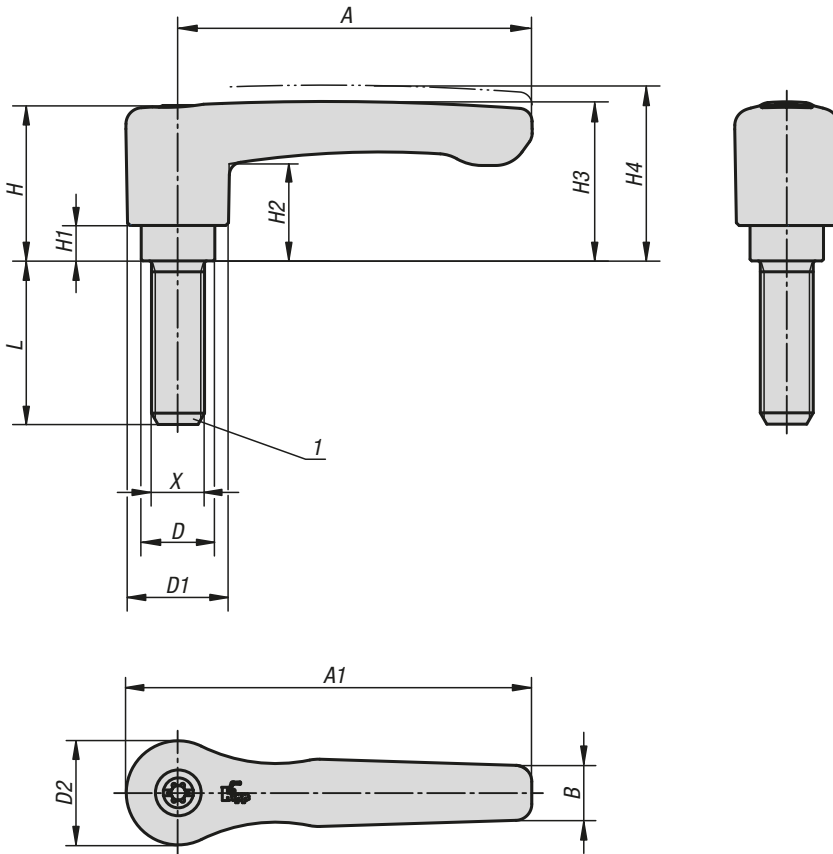

Clamping levers, flat

internal thread, steel parts stainless steel

Material:

Handle die-cast zinc DIN EN 12844.
Steel parts stainless steel 1.4305.

Version:

Handle powder-coated.
Stainless steel parts bright.

KIPP Clamping levers, flat with internal thread, stainless steel

Order No. black	Order No. orange RAL 2004	X	T	D	D1	D2	H	H1	H2	H3	H4	A	A1	B	No. of teeth
K0738.2061	K0738.2062	M6	12	13,5	18,5	19,1	28,5	6,5	17,8	29,2	32,2	65	74,5	10,1	20
K0738.2081	K0738.2082	M8	12	13,5	18,5	19,1	28,5	6,5	17,8	29,2	32,2	65	74,5	10,1	20
K0738.3081	K0738.3082	M8	14	16	21,2	22	37	10	23,8	38	42	80	91	11,7	22
K0738.3101	K0738.3102	M10	14	16	21,2	22	37	10	23,8	38	42	80	91	11,7	22

Clamping levers, flat

external thread, steel parts stainless steel

Material:

Handle die-cast zinc DIN EN 12844.
Steel parts stainless steel 1.4305.

Version:

Handle powder-coated.
Stainless steel parts bright.

Sample order:

K0738.2061X15 (include length L)

Note:

Standard colours are:
black satin finish, orange RAL 2004.

Where $L \geq 60$ mm the thread length is 60 mm.

On request:

Other threads, screw lengths, colours and special versions.
Dimension "H1" available in other lengths at extra charge.