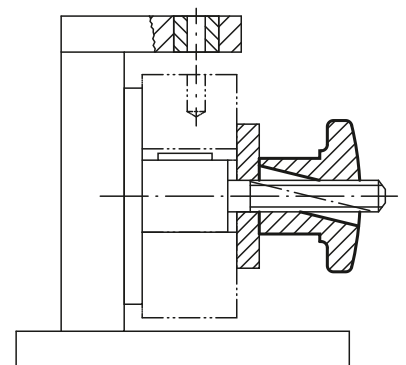

## Palm grips quick-acting

grey cast iron

**Material:**

Grey cast iron GJL 300

**Version:**

Vibratory ground.

**Sample order:**

K0683.08

**Note:**

Quick-acting palm grips can be used on all fixtures that do not require a high clamping force.

Tilt the grip to slide on, then straighten it to engage the threads.

**Drawing reference:**

X: The stud should be several mm longer than height "H"

**KIPP Palm grips quick-acting, grey cast iron**

Order No.	D	D1	D2	D4	H	H1
K0683.06	M6	30	15	7	20	10
K0683.08	M8	40	18	9,4	25	14
K0683.10	M10	50	21	11,3	30	16
K0683.12	M12	60	26	13,1	35	19
K0683.14	M14	70	30	15,6	40	22
K0683.16	M16	80	34	17,6	45	25