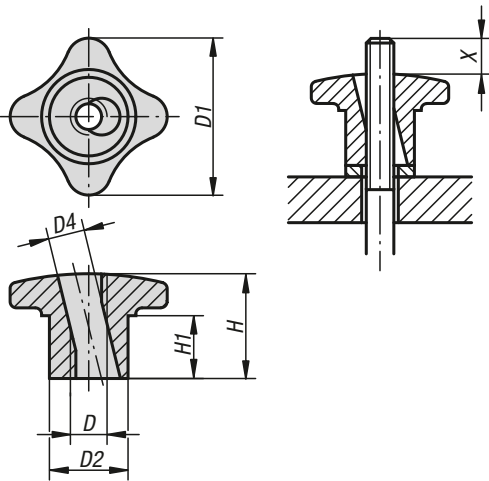

## Palm grips quick-acting

grey cast iron

**Material:**

Grey cast iron GJL 300

**Version:**

Vibratory ground.

**Sample order:**

K0683.08

**Note:**

Quick-acting palm grips can be used on all fixtures that do not require a high clamping force.

Tilt the grip to slide on, then straighten it to engage the threads.

**Drawing reference:**

X: The stud should be several mm longer than height "H"

**KIPP Palm grips quick-acting, grey cast iron**

Order No.	D	D1	D2	D4	H	H1
K0683.06	M6	30	15	7	20	10
K0683.08	M8	40	18	9,4	25	14
K0683.10	M10	50	21	11,3	30	16
K0683.12	M12	60	26	13,1	35	19
K0683.14	M14	70	30	15,6	40	22
K0683.16	M16	80	34	17,6	45	25