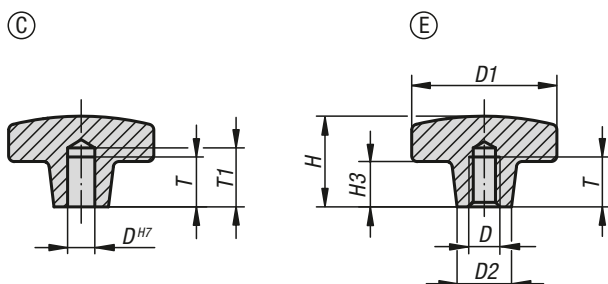

Palm grips

plastic coated grey cast iron, DIN 6335

Material:
Grey cast iron GJL 200.

Version:
Plastic coated.

Sample order:
K0682.212

Note:
Available colours:
Pure orange RAL 2004.
Jet black RAL 9005.

Drawing reference:
Form C: blind hole
Form E: tapped blind hole

KIPP Palm grips, plastic coated grey cast iron, DIN 6335

Order No. orange	Order No. black	Form	D	D1	D2	H	H3	T	T1
K0682.108	K0682.208	C	8	40	14	26	14	15	18
K0682.110	K0682.210	C	10	50	18	34	20	18	21
K0682.112	K0682.212	C	12	63	20	42	25	22	25
K0682.116	K0682.216	C	16	80	25	52	30	28	32
K0682.308	K0682.408	E	M8	40	14	26	14	15	-
K0682.310	K0682.410	E	M10	50	18	34	20	18	-
K0682.312	K0682.412	E	M12	63	20	42	25	22	-
K0682.316	K0682.416	E	M16	80	25	52	30	28	-