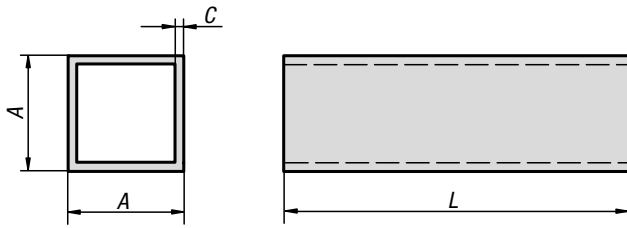

Square tubes

Material:
Aluminium profile.

Version:
Silver anodised.

Sample order:
K0628.125152X2000

Note:
These square tubes are designed to suit our tube connectors.

On request:
- Other lengths (L max. 4000 mm)
- Mitre cuts

KIPP Square tubes

Order No.	A	C	L
K0627.120152X2000	20	1,5	2000
K0627.125152X2000	25	1,5	2000
K0627.130202X2000	30	2	2000

Square tubes

single-finned

Material:
Aluminium profile.

Version:
Silver anodised.

Sample order:
K0628.125152X2000

Note:
These square tubes are designed to suit our tube connectors.

On request:
- Other lengths (L max. 4000 mm)
- Mitre cuts

KIPP Square tubes with web

Order No.	A	C	L	S	T	T1
K0628.125152X2000	25	1,5	2000	2	19	15