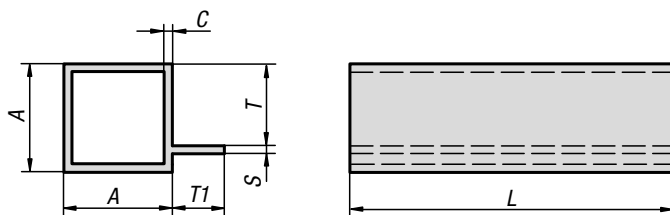

Square tubes

Material:
Aluminium profile.

Version:
Silver anodised.

Sample order:
K0628.125152X2000

Note:
These square tubes are designed to suit our tube connectors.

On request:
- Other lengths (L max. 4000 mm)
- Mitre cuts

KIPP Square tubes

Order No.	A	C	L
K0627.120152X2000	20	1,5	2000
K0627.125152X2000	25	1,5	2000
K0627.130202X2000	30	2	2000

Square tubes

single-finned

Material:
Aluminium profile.

Version:
Silver anodised.

Sample order:
K0628.125152X2000

Note:
These square tubes are designed to suit our tube connectors.

On request:
- Other lengths (L max. 4000 mm)
- Mitre cuts

KIPP Square tubes with web

Order No.	A	C	L	S	T	T1
K0628.125152X2000	25	1,5	2000	2	19	15