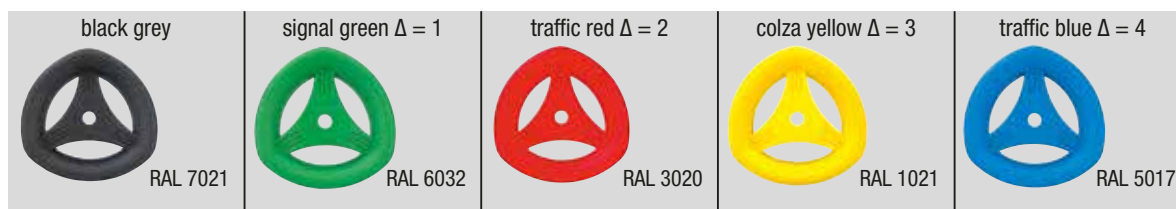

Deltawheels

Material:

Fibreglass reinforced thermoplastic.

Sample order:

K0275.050051 (colour signal green)

Note:

Δ Add the desired colour here. No colour code is required for black grey.

KIPP Deltawheels

| Order No. | D1 | D2 | D3 | L1 | L3 | SW |
|--------------|----|----|------|-----|------|----|
| K0275.05005Δ | 50 | 5 | 12,5 | 7,3 | 10 | 5 |
| K0275.05006Δ | 50 | 5 | 12,5 | 7,3 | 10 | 6 |
| K0275.06306Δ | 63 | 5 | 15,8 | 9 | 12,6 | 6 |
| K0275.06307Δ | 63 | 5 | 15,8 | 9 | 12,6 | 7 |
| K0275.08008Δ | 80 | 5 | 20 | 12 | 16 | 8 |
| K0275.08009Δ | 80 | 5 | 20 | 12 | 16 | 9 |