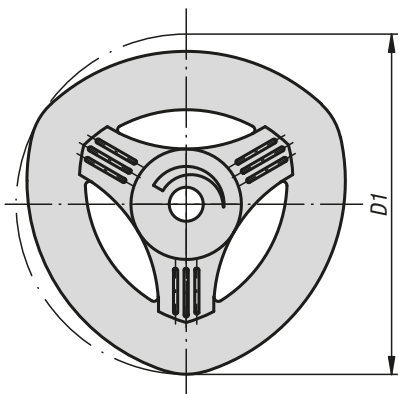

Deltawheels

Material:

Fibreglass reinforced thermoplastic.

Sample order:

K0275.050051 (colour signal green)

Note:

Δ Add the desired colour here. No colour code is required for black grey.

KIPP Deltawheels

| Order No. | D1 | D2 | D3 | L1 | L3 | SW |
|--------------|----|----|------|-----|------|----|
| K0275.05005Δ | 50 | 5 | 12,5 | 7,3 | 10 | 5 |
| K0275.05006Δ | 50 | 5 | 12,5 | 7,3 | 10 | 6 |
| K0275.06306Δ | 63 | 5 | 15,8 | 9 | 12,6 | 6 |
| K0275.06307Δ | 63 | 5 | 15,8 | 9 | 12,6 | 7 |
| K0275.08008Δ | 80 | 5 | 20 | 12 | 16 | 8 |
| K0275.08009Δ | 80 | 5 | 20 | 12 | 16 | 9 |