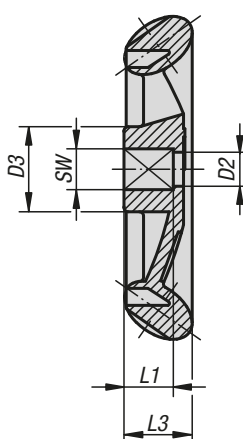

Deltawheels

Material:

Fibreglass reinforced thermoplastic.

Sample order:

K0275.050051 (colour signal green)

Note:

Δ Add the desired colour here. No colour code is required for black grey.

KIPP Deltawheels

| Order No. | D1 | D2 | D3 | L1 | L3 | SW |
|--------------|----|----|------|-----|------|----|
| K0275.05005Δ | 50 | 5 | 12,5 | 7,3 | 10 | 5 |
| K0275.05006Δ | 50 | 5 | 12,5 | 7,3 | 10 | 6 |
| K0275.06306Δ | 63 | 5 | 15,8 | 9 | 12,6 | 6 |
| K0275.06307Δ | 63 | 5 | 15,8 | 9 | 12,6 | 7 |
| K0275.08008Δ | 80 | 5 | 20 | 12 | 16 | 8 |
| K0275.08009Δ | 80 | 5 | 20 | 12 | 16 | 9 |