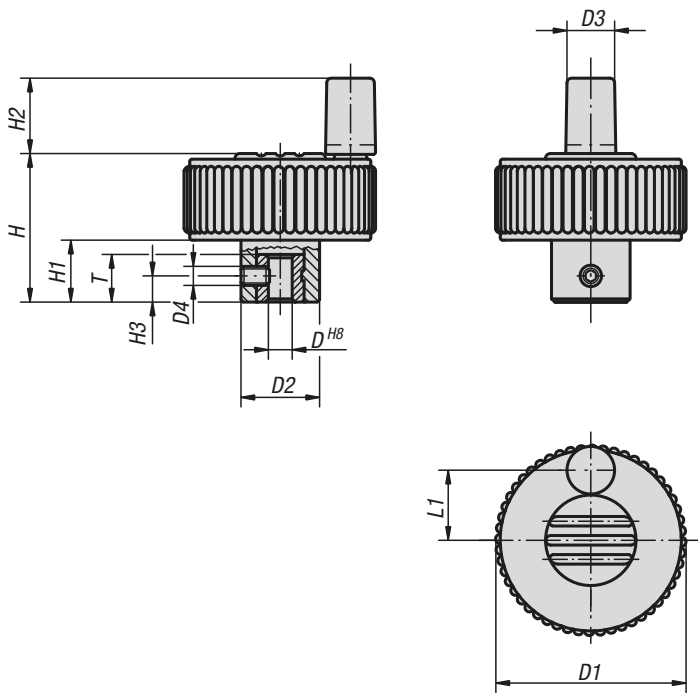

Knurled knobs

with grip

Material:
Black thermoplastic.
Bush grade 5.8 steel.

Version:
Steel trivalent blue passivated.

Sample order:
K0262.21066 (cap colour traffic red)

Note:
Δ Add the desired cap colour here.
No colour code is required for black grey caps.

Drawing reference:
Form H: without locking grub screw
Form M: with locking grub screw

black grey  RAL 7021	pure orange Δ = 1  RAL 2004	signal green Δ = 2  RAL 6032	traffic blue Δ = 3  RAL 5017
light grey Δ = 5  RAL 7035	traffic red Δ = 6  RAL 3020	colza yellow Δ = 7  RAL 1021	

KIPP Knurled knobs with grip

Order No.	Form	D	D1	D2	D3	D4	H	H1	H2	H3	L1	T
K0262.2106Δ	H	6H8	40	16,5	10	-	31	13	16	-	15	10
K0262.2206Δ	H	6H8	50	18	10	-	36	15	16	-	18,5	10
K0262.2308Δ	H	8H8	63	22	10	-	41	17	16	-	25	14
K0262.1106Δ	M	6H8	40	16,5	10	M4	31	13	16	5,5	15	10
K0262.1206Δ	M	6H8	50	18	10	M4	36	15	16	5,5	18,5	10
K0262.1308Δ	M	8H8	63	22	10	M4	41	17	16	8	25	14