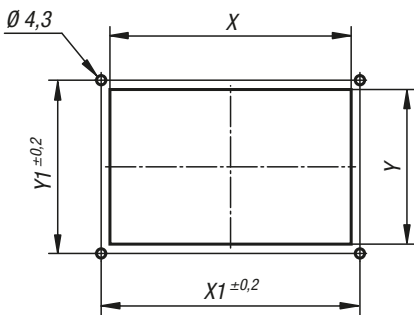

Recessed handles

fold-down

19"

Material:
Die-cast aluminium.

Version:
Tray and handle black or light grey powder-coated, semi-matt.

Sample order:
K0240.05018411

Note:
With their modern design recessed fold-down handles can be used wherever solid and attractive handles are required.
Handles Form A snap into both resting and working positions.
Handles Form B swivel back into the resting position automatically after use.

Assembly:
The fold-down recessed handles can be installed from the front or rear of the housing panel with the same housing cutout.

Drawing reference:
1) for countersunk screws M4

KIPP Recessed handles fold-down

Order No.	Form	Main colour	A1	B	H	H1	H2	L	L1	T	X	X1	Y	Y1	Load capacity N
K0240.07911811	A	black	118	48	91	79	69	109	130	16	110	118	70,5	79	500
K0240.05018411	A	black	184	51	80	50	72	170	200	16	171	184	73	50	500
K0240.07911812	A	light grey RAL 7035	118	48	91	79	69	109	130	16	110	118	70,5	79	500
K0240.05018412	A	light grey RAL 7035	184	51	80	50	72	170	200	16	171	184	73	50	500
K0240.07911821	B	black	118	48	91	79	69	109	130	16	110	118	70,5	79	500
K0240.05018421	B	black	184	51	80	50	72	170	200	16	171	184	73	50	500
K0240.07911822	B	light grey RAL 7035	118	48	91	79	69	109	130	16	110	118	70,5	79	500
K0240.05018422	B	light grey RAL 7035	184	51	80	50	72	170	200	16	171	184	73	50	500