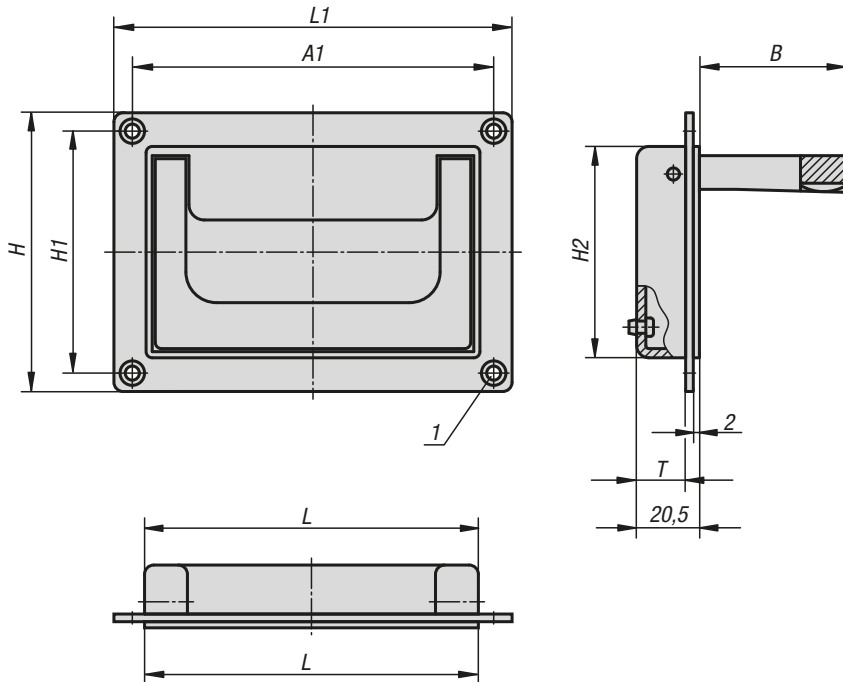

Recessed handles

fold-down

19"

Material:
Die-cast aluminium.

Version:
Tray and handle black or light grey powder-coated, semi-matt.

Sample order:
K0240.05018411

Note:
With their modern design recessed fold-down handles can be used wherever solid and attractive handles are required.
Handles Form A snap into both resting and working positions.
Handles Form B swivel back into the resting position automatically after use.

Assembly:
The fold-down recessed handles can be installed from the front or rear of the housing panel with the same housing cutout.

Drawing reference:
1) for countersunk screws M4

KIPP Recessed handles fold-down

Order No.	Form	Main colour	A1	B	H	H1	H2	L	L1	T	X	X1	Y	Y1	Load capacity N
K0240.07911811	A	black	118	48	91	79	69	109	130	16	110	118	70,5	79	500
K0240.05018411	A	black	184	51	80	50	72	170	200	16	171	184	73	50	500
K0240.07911812	A	light grey RAL 7035	118	48	91	79	69	109	130	16	110	118	70,5	79	500
K0240.05018412	A	light grey RAL 7035	184	51	80	50	72	170	200	16	171	184	73	50	500
K0240.07911821	B	black	118	48	91	79	69	109	130	16	110	118	70,5	79	500
K0240.05018421	B	black	184	51	80	50	72	170	200	16	171	184	73	50	500
K0240.07911822	B	light grey RAL 7035	118	48	91	79	69	109	130	16	110	118	70,5	79	500
K0240.05018422	B	light grey RAL 7035	184	51	80	50	72	170	200	16	171	184	73	50	500