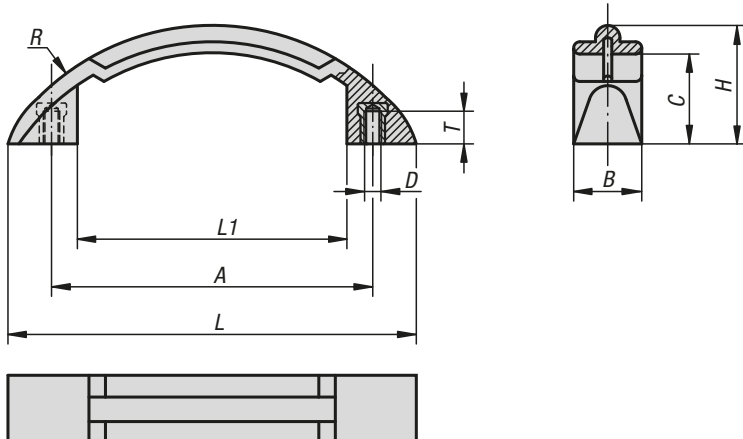

K0194

Pull handles arch

Material:
Black grey thermoplastic.

Sample order:
K0194.11406

Assembly:
From the front.

KIPP Pull handles arch

Order No.	A	B	C	D	D1	H	L	L1	R	R1	S	T	Load capacity N
K0194.11406	114	28	29	6,5	10,5	48	134	92	117	79	15	6,5	1000

K0196

Pull handles arch

Material, version:
Thermoplastic, black grey.
Bushes electro zinc-plated steel.

Sample order:
K0196.11906

Assembly:
From the rear.

KIPP Pull handles arch

Order No.	A	B	C	D	H	L	L1	R	T	Load capacity N
K0196.11906	119	25	33	M6	43,5	150	98	94	10	1000