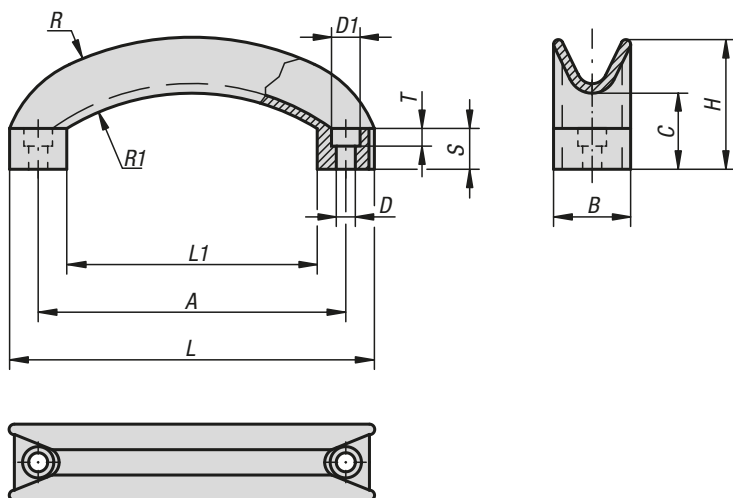

K0194

Pull handles arch

Material:
Black grey thermoplastic.

Sample order:
K0194.11406

Assembly:
From the front.

KIPP Pull handles arch

Order No.	A	B	C	D	D1	H	L	L1	R	R1	S	T	Load capacity N
K0194.11406	114	28	29	6,5	10,5	48	134	92	117	79	15	6,5	1000

K0196

Pull handles arch

Material, version:
Thermoplastic, black grey.
Bushes electro zinc-plated steel.

Sample order:
K0196.11906

Assembly:
From the rear.

KIPP Pull handles arch

Order No.	A	B	C	D	H	L	L1	R	T	Load capacity N
K0196.11906	119	25	33	M6	43,5	150	98	94	10	1000