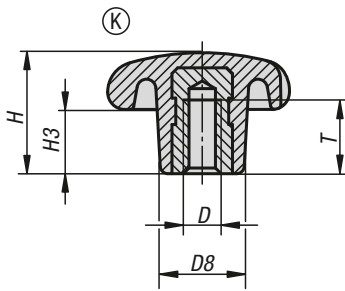

Star grips

similar to DIN 6336

Material:

Thermoset PF 31, black.

Bush and screw steel, trivalent blue passivated.

Version:

High-gloss polished.

Sample order:

K0152.42505X15 (include length L.)

Note:

The version K0152.22004 has a brass bush.

On request:

Other colours.

Drawing reference:

Form K: tapped bush

Form L: external thread

KIPP Star grips similar to DIN 6336 with internal thread, Form K

Order No.	Form	D	D1	D8	H	H3	T
K0152.22004	K	M4	20	10	13	7	6,5
K0152.22505	K	M5	25	12	16	8	9,5
K0152.23206	K	M6	32	14	20	10	12
K0152.24008	K	M8	40	18	25	13	14
K0152.25010	K	M10	50	22	32	17	18
K0152.26312	K	M12	63	26	40	21	22
K0152.28016	K	M16	80	35	50	25	30

KIPP Star grips similar to DIN 6336 with external thread, Form L

Order No.	Form	D	D1	D8	H	H3	L
K0152.42505X	L	M5	25	12	16	8	15/20/25
K0152.43206X	L	M6	32	14	20	10	15/20/25/30
K0152.44008X	L	M8	40	18	25	13	20/25/30/35/40
K0152.45010X	L	M10	50	22	32	17	25/30/35/40/50
K0152.46312X	L	M12	63	26	40	21	30/35/40/50/60
K0152.48016X	L	M16	80	35	50	25	30/40/50/60