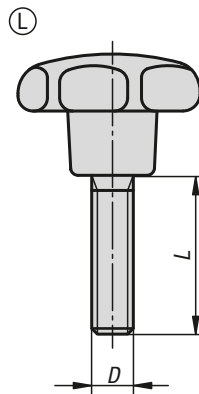

Star grips

similar to DIN 6336

Material:

Thermoset PF 31, black.

Bush and screw steel, trivalent blue passivated.

Version:

High-gloss polished.

Sample order:

K0152.42505X15 (include length L.)

Note:

The version K0152.22004 has a brass bush.

On request:

Other colours.

Drawing reference:

Form K: tapped bush

Form L: external thread

KIPP Star grips similar to DIN 6336 with internal thread, Form K

Order No.	Form	D	D1	D8	H	H3	T
K0152.22004	K	M4	20	10	13	7	6,5
K0152.22505	K	M5	25	12	16	8	9,5
K0152.23206	K	M6	32	14	20	10	12
K0152.24008	K	M8	40	18	25	13	14
K0152.25010	K	M10	50	22	32	17	18
K0152.26312	K	M12	63	26	40	21	22
K0152.28016	K	M16	80	35	50	25	30

KIPP Star grips similar to DIN 6336 with external thread, Form L

Order No.	Form	D	D1	D8	H	H3	L
K0152.42505X	L	M5	25	12	16	8	15/20/25
K0152.43206X	L	M6	32	14	20	10	15/20/25/30
K0152.44008X	L	M8	40	18	25	13	20/25/30/35/40
K0152.45010X	L	M10	50	22	32	17	25/30/35/40/50
K0152.46312X	L	M12	63	26	40	21	30/35/40/50/60
K0152.48016X	L	M16	80	35	50	25	30/40/50/60