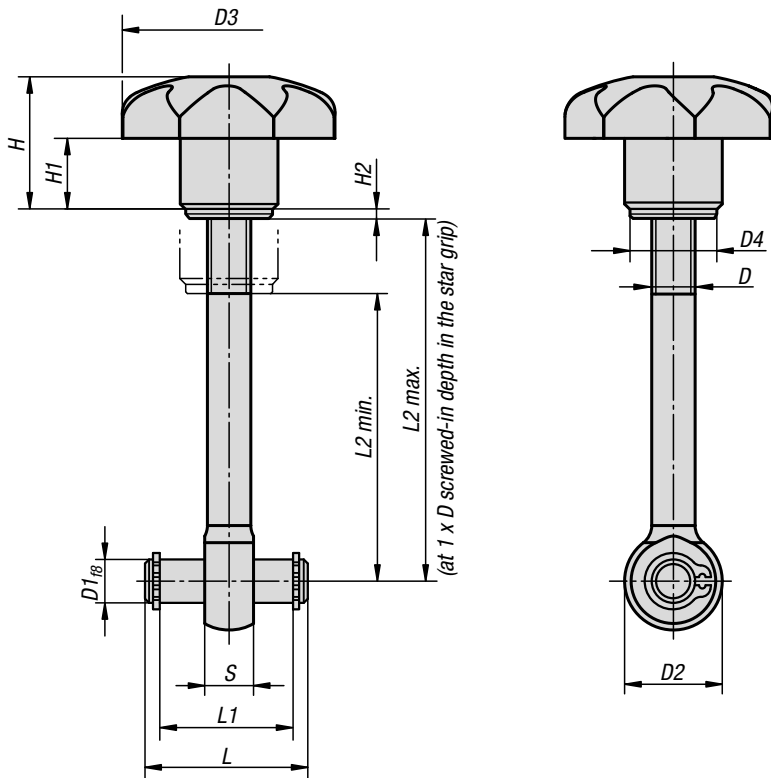

Swing screws

Material:

Star grip thermoplastic.
 Bush steel.
 Washer steel 140 HV.
 Eye bolt steel grade 8.8.
 Hinge pin steel 1.1181.

Version:

Star grip black.
 Bush trivalent blue passivated
 Washer bright.
 Eye bolt black oxidised.
 Hinge pins tempered, ground and bright.

Sample order:

K0053.06050

Note:

The swing screws are supplied unassembled.
 Suitable circlips are enclosed.

KIPP Swing screws

Order No.	D	D1	D2	D3	D4	H	H1	H2	L	L1	L2 min.	L2 max.	S
K0053.06050	M6	6	14	32	12	20	10	1,6	22	17	32	44	7
K0053.06075	M6	6	14	32	12	20	10	1,6	22	17	57	69	7
K0053.08050	M8	8	18	40	16	24	13	1,6	30	25	28	42	9
K0053.08075	M8	8	18	40	16	24	13	1,6	30	25	53	67	9
K0053.10075	M10	10	20	50	20	31	17	2	37	32	49	65	12
K0053.10100	M10	10	20	50	20	31	17	2	37	32	74	90	12