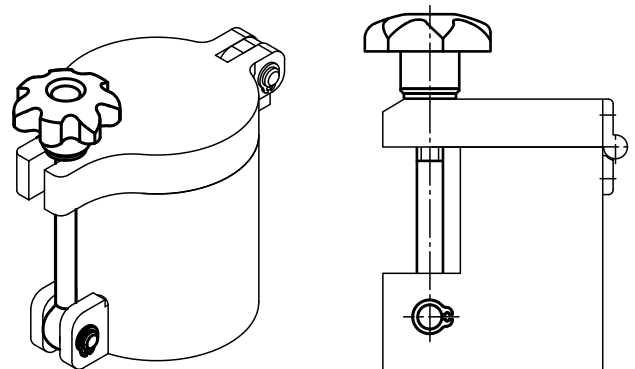

Swing screws

Material:

Star grip thermoplastic.
 Bush steel.
 Washer steel 140 HV.
 Eye bolt steel grade 8.8.
 Hinge pin steel 1.1181.

Version:

Star grip black.
 Bush trivalent blue passivated
 Washer bright.
 Eye bolt black oxidised.
 Hinge pins tempered, ground and bright.

Sample order:

K0053.06050

Note:

The swing screws are supplied unassembled.
 Suitable circlips are enclosed.

KIPP Swing screws

Order No.	D	D1	D2	D3	D4	H	H1	H2	L	L1	L2 min.	L2 max.	S
K0053.06050	M6	6	14	32	12	20	10	1,6	22	17	32	44	7
K0053.06075	M6	6	14	32	12	20	10	1,6	22	17	57	69	7
K0053.08050	M8	8	18	40	16	24	13	1,6	30	25	28	42	9
K0053.08075	M8	8	18	40	16	24	13	1,6	30	25	53	67	9
K0053.10075	M10	10	20	50	20	31	17	2	37	32	49	65	12
K0053.10100	M10	10	20	50	20	31	17	2	37	32	74	90	12