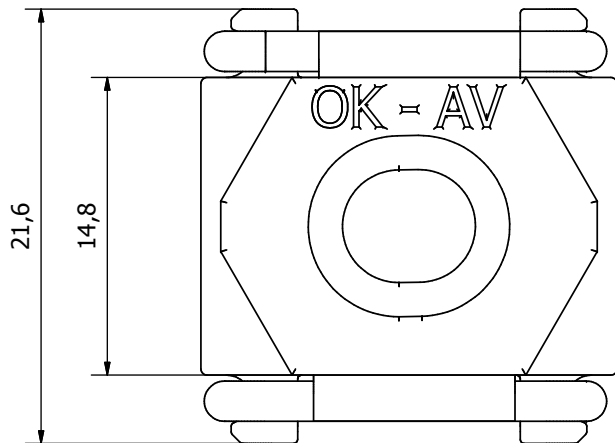

(4 : 1)

(2 : 1)

OK - VISE MUURAME FINLAND		Material	Drawn by MIKKA 23.11.2006	
		Tolerance SFS-EN 22768-1	Scale	Designed by Approved by
Title AK2-VT-SO		Refers to		No Edition Sheet 1 / 1