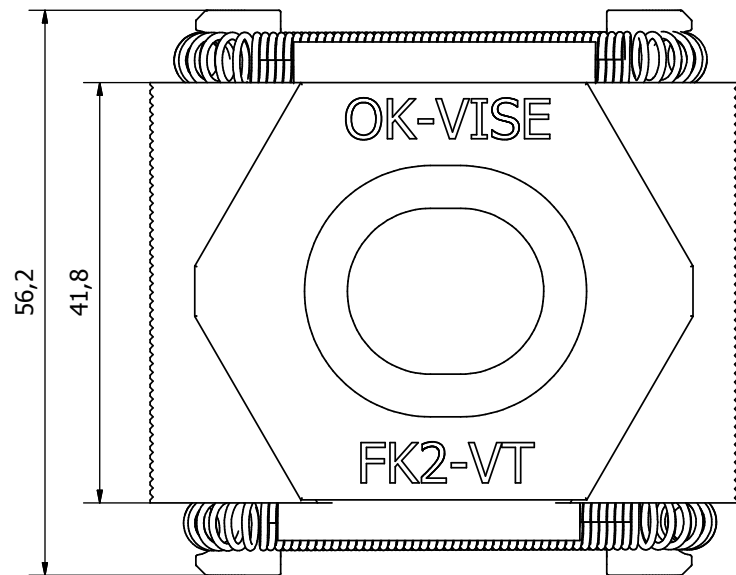

(2 : 1)

(2 : 1)

OK - VISE		Material	Drawn by MIKKA 27.12.2006	
MUURAME FINLAND		Tolerance SFS-EN 22768-1	Scale	Designed by
Title FK2-VT		Approved by		
		Refers to		
		No	Edition	Sheet 1 / 1