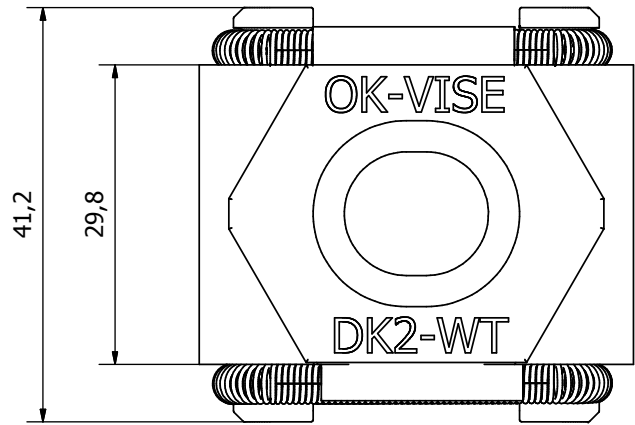

(2 : 1)

(2 : 1)

OK - VISE MUURAME FINLAND	Material	Drawn by MIKKA 27.12.2006	
	Tolerance SFS-EN 22768-1	Scale	Designed by Approved by
Title DK2-WT-S	Refers to		No Edition Sheet 1 / 1