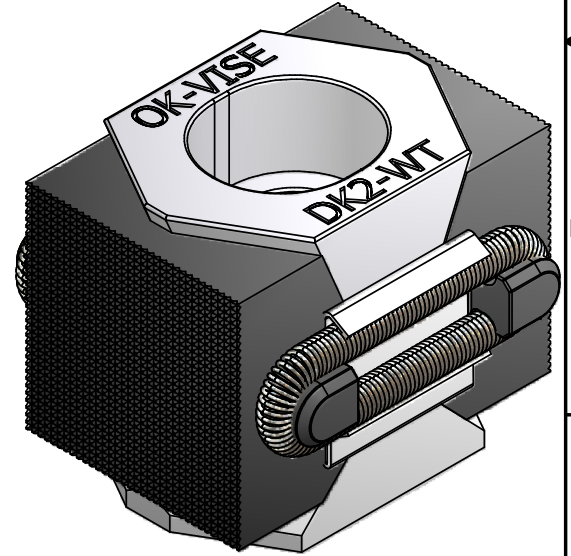

(2 : 1)

(2 : 1)

OK - VISE MUURAME FINLAND		Material	Drawn by MIKKA 27.12.2006	
		Tolerance SFS-EN 22768-1	Scale	Designed by Approved by
Title DK2-WT		Refers to		
		No	Edition	Sheet 1 / 1