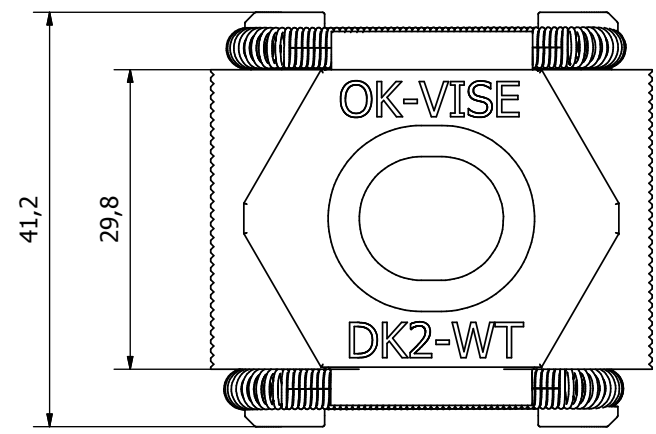

(2 : 1)

(2 : 1)

OK - VISE MUURAME FINLAND		Material	Drawn by MIKKA 27.12.2006	
		Tolerance SFS-EN 22768-1	Scale	Designed by Approved by
Title DK2-WT		Refers to		
		No	Edition	Sheet 1 / 1