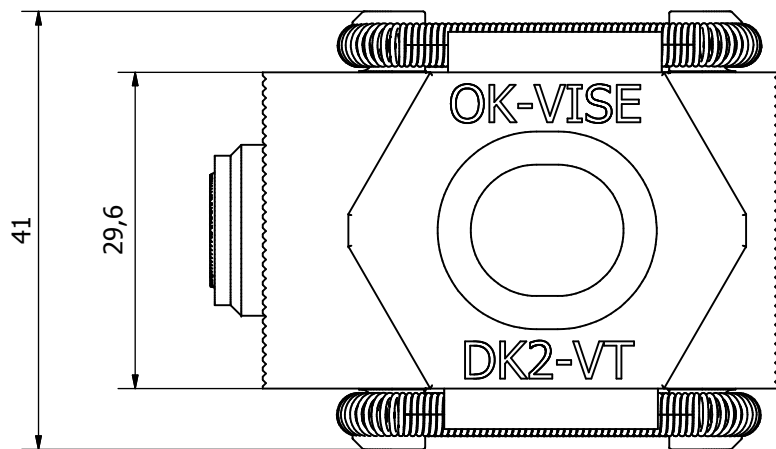

(2 : 1)

(2 : 1)

<h1>OK - VISE</h1> <p>MUURAME FINLAND</p>		Material	Drawn by MIKKA 27.12.2006	
		Tolerance SFS-EN 22768-1	Scale	Designed by
Title DK2-VT-B		Approved by		
		Refers to		
		No	Edition	Sheet 1 / 1